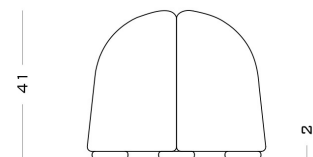

POSSIBLE CUSTOMISATION

- Height
- Width
- Depth