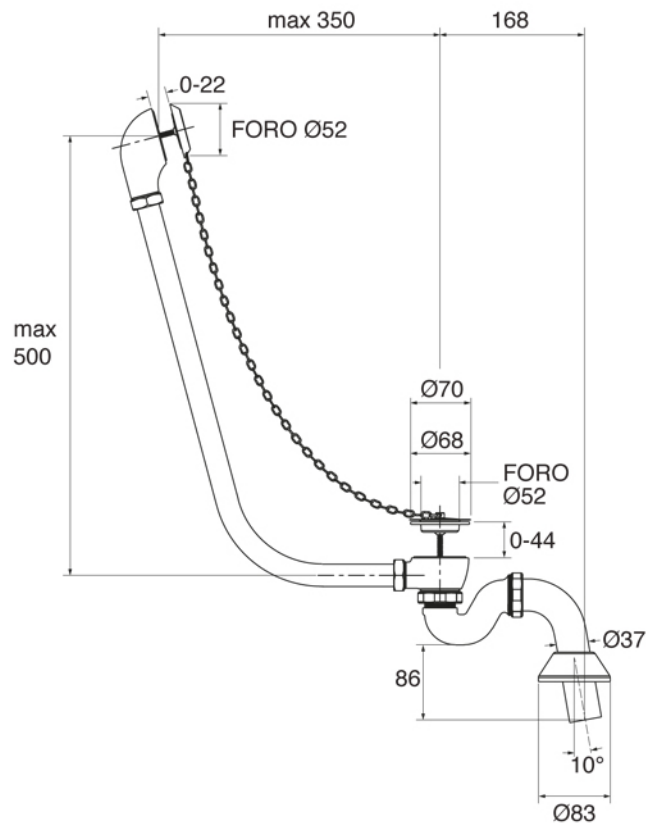

CAST IRON BATHTUB Collection	
Code	Description
9158	<b>Cast iron bathtub 1700x680 (Kg. 195 - Lt. 215)</b> Without tap holes, external unfinished
103	<b>External painting</b> External painting White
105	External painting RAL

Verona - Italy  
 tel. +39 045 8006917  
 fax. +39 045 8020111  
 gentry-home.com

CAST IRON BATHTUB Collection	
Code	Description
0190-C 0191-I/N/O/OR 0191-B/ND/R	<p><b>Exposed bath waste with drain stopper chain and overflow with exposed pipes for floor connector and siphon</b></p> <p>Chrome            Incalux, Nickel, Dark Gold, Rose Gold            Bronze, Dark Nickel, Copper</p>