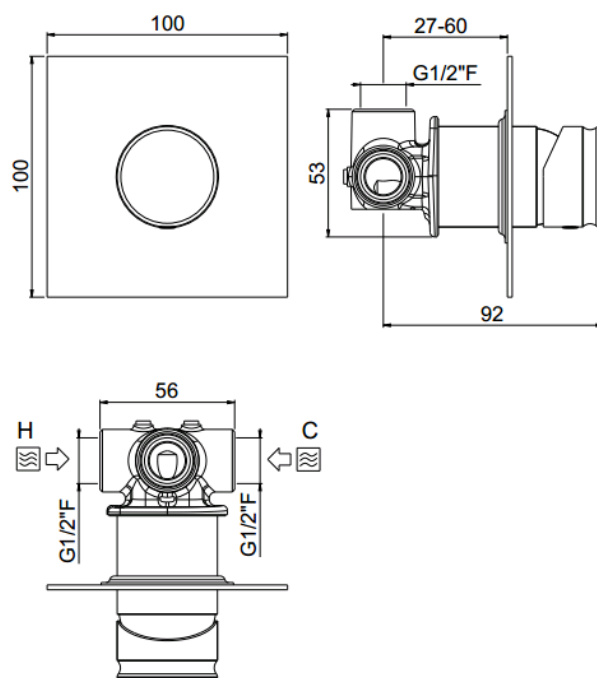

ilTondo

ilTondo 1way single lever mixer
21109-CR

TECHNICAL INFORMATION

Concealed single lever mixer, 1 way. Square plate and round handle. CHROME

Flow rate:
1way mono

PICTURE

SPARE PARTS

ORIC033

FEATURES

TECHNICAL DRAWING

FINISHINGS