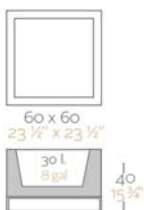

REFERENCE* REFERENCIA*

54037A 54037R 54037F 54037W 54037L

VELA Land
VELA Land