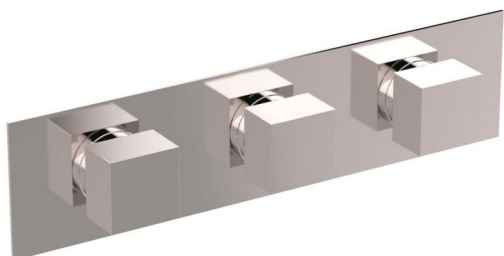

ilQuadro

ilQuadro 6way mixer
21361/O-CR

TECHNICAL INFORMATION

6 ways concealed horizontal mixer. Square plate and handles.
CHROME

FEATURES

safe built-in

PICTURE