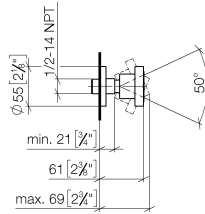

28 518 979

- spray head Ø 55mm
- ball-joint pivotable through 25° (in any direction)
- HORIZONTAL RAIN, max. flow rate 5 l/min (at 3 bar)
- with anti-scale system
- rosette Ø 55 mm
- 1/2" connection
- This product can help a building meet the requirements of Green Building Rating Systems, e.g. LEED®, BREEAM®, DGNB

Recommended miscellaneous

Concealed wall elbow -

35 085 970 90

- min. recess depth 90 mm
- max. recess depth 163 mm

28 518 979

mm [inches]

Flow rate chart

Trajectory diagram

Codes & Standards

DIN 4109

ISO 3822

Scottish Water
Byelaws

UK Water Supply
Regulations

Ü-Zeichen

Body spray without volume control FlowReduce - Brushed Light Gold

TARA