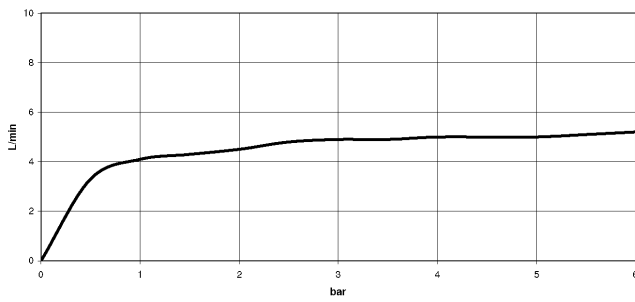

28 518 979

- spray head Ø 55mm
- ball-joint pivotable through 25° (in any direction)
- HORIZONTAL RAIN, max. flow rate 5 l/min (at 3 bar)
- with anti-scale system
- rosette Ø 55 mm
- 1/2" connection
- This product can help a building meet the requirements of Green Building Rating Systems, e.g. LEED®, BREEAM®, DGNB

Recommended miscellaneous

Concealed wall elbow -

35 085 970 90

- min. recess depth 90 mm
- max. recess depth 163 mm

28 518 979

mm [inches]

Flow rate chart

Trajectory diagram