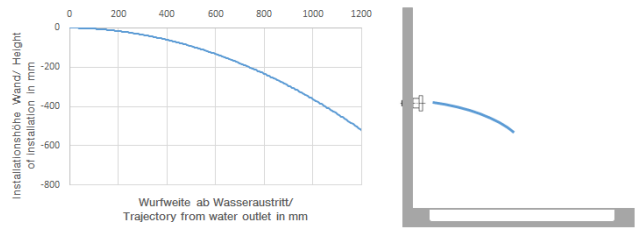

28 518 979

- spray head Ø 55mm
- ball-joint pivotable through 25° (in any direction)
- HORIZONTAL RAIN, max. flow rate 5 l/min (at 3 bar)
- with anti-scale system
- rosette Ø 55 mm
- 1/2" connection
- This product can help a building meet the requirements of Green Building Rating Systems, e.g. LEED®, BREEAM®, DGNB

Recommended miscellaneous

Concealed wall elbow -

35 085 970 90

- min. recess depth 90 mm
- max. recess depth 163 mm

28 518 979

mm [inches]

Flow rate chart

Trajectory diagram

Codes & Standards

DIN 4109

ISO 3822

Scottish Water
Byelaws

UK Water Supply
Regulations

Ü-Zeichen

Body spray without volume control FlowReduce - Brushed Light Gold

TARA