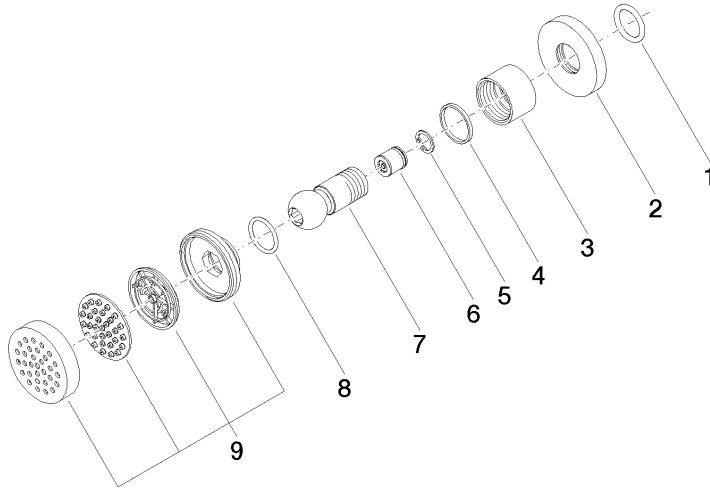

28 518 979

- spray head Ø 55mm
- ball-joint pivotable through 25° (in any direction)
- HORIZONTAL RAIN, max. flow rate 5 l/min (at 3 bar)
- with anti-scale system
- rosette Ø 55 mm
- 1/2" connection
- This product can help a building meet the requirements of Green Building Rating Systems, e.g. LEED®, BREEAM®, DGNB

28 518 979

Certificates

LGA_38

WRAS_240602

28 518 979

Product version from 4/1/2024

Body spray without volume control FlowReduce - Brushed Light Gold

TARA

28 518 979

Spare parts list

Product version from 4/1/2024

No.	Item Number	Name	Quantity used	Delivery time
	90 14 10 026 00 90	seal	9	2