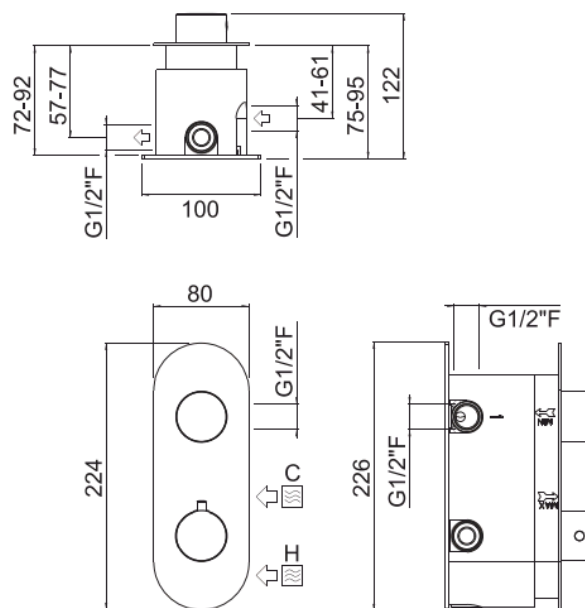

ilTondo

ilTondo 2way thermostatic
21228/A-CR

TECHNICAL INFORMATION

3 ways concealed vertical thermostatic mixer. Round plate and handles. CHROME

Flow rate:

horizontal 2-3way thermostatic

PICTURE

SPARE PARTS

ORIC047
2 vie / ways

ORIC046
T°

FEATURES

safe built-in

TECHNICAL DRAWING

FINISHINGS