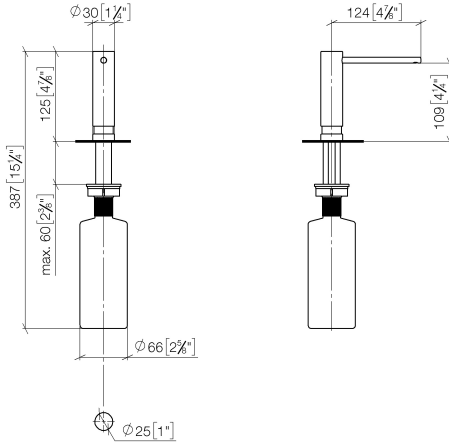

**Dispenser without rosette - Platinum**

ELIO

82 424 970

- 124mm projection
- 500 ml bottle
- can be filled from the top
- rotating pump head
- height 125 mm
- width 30mm
- hole diameter 25 mm

Fits ELIO, ENO, MEM, META SQUARE, SYNC and TARA ULTRA

Fits: ELIO, MEM, ENO, SYNC, TARA ULTRA, META SQUARE

	Platinum	82 424 970-08
	Chrome	82 424 970-00
	Brushed Platinum	82 424 970-06
	Durabrace (23kt Gold)	82 424 970-09
	Dark Chrome	82 424 970-19
	Brushed Durabrace (23kt Gold)	82 424 970-28
	Matte Black	82 424 970-33
	Brushed Champagne (22kt Gold)	82 424 970-46
	Champagne (22kt Gold)	82 424 970-47
	Brushed Chrome	82 424 970-93
	Brushed Dark Platinum	82 424 970-99

82 424 970

mm [inches]

82 424 970

Parts for other  
finishes can be found  
here: [Chrome](#)

### Spare parts list

No.	Item Number	Name	Quantity used	Delivery time
	90 10 10 539 00-08	dispenser	5	40