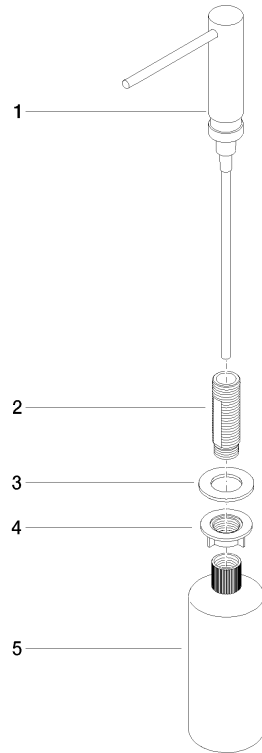

**Dispenser without rosette - Platinum**

ELIO

82 424 970

- 124mm projection
- 500 ml bottle
- can be filled from the top
- rotating pump head
- height 125 mm
- width 30mm
- hole diameter 25 mm

Fits ELIO, ENO, MEM, META SQUARE, SYNC and TARA ULTRA

Fits: ELIO, MEM, ENO, SYNC, TARA ULTRA, META SQUARE

	Platinum	82 424 970-08
	Chrome	82 424 970-00
	Brushed Platinum	82 424 970-06
	Durabrace (23kt Gold)	82 424 970-09
	Dark Chrome	82 424 970-19
	Brushed Durabrace (23kt Gold)	82 424 970-28
	Matte Black	82 424 970-33
	Brushed Champagne (22kt Gold)	82 424 970-46
	Champagne (22kt Gold)	82 424 970-47
	Brushed Chrome	82 424 970-93
	Brushed Dark Platinum	82 424 970-99

82 424 970

mm [inches]

82 424 970

Parts for other  
finishes can be found  
here: [Chrome](#)

### Spare parts list

No.	Item Number	Name	Quantity used	Delivery time
	90 10 10 539 00-08	dispenser	5	40