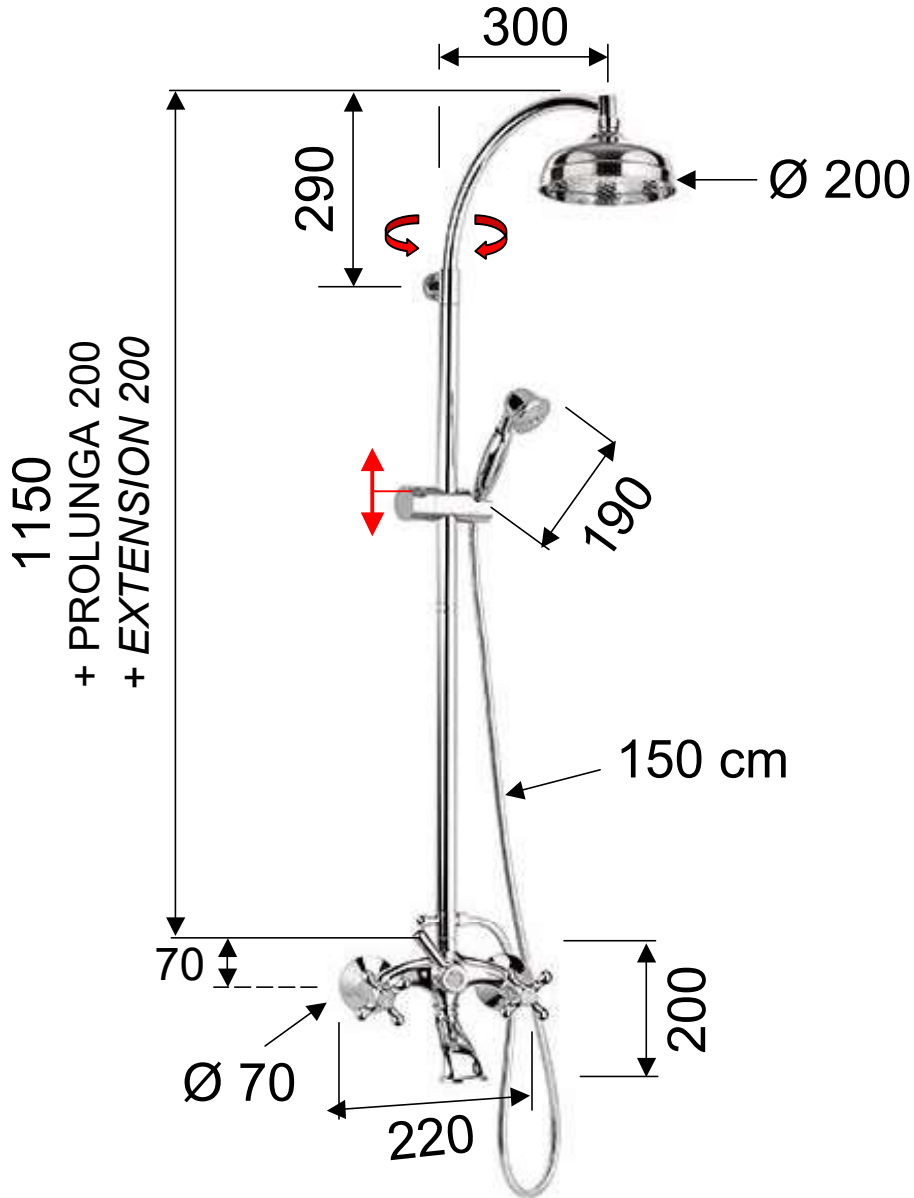

DANIEL

SCHEDA TECNICA TECHNICAL FEATURES

ART. COD.

V413689

MATERIALI / MATERIALS

OTTONE CROMATO / CHROME PLATED BRASS

CROMATURA / CHROME PLATING

UNI EN 248