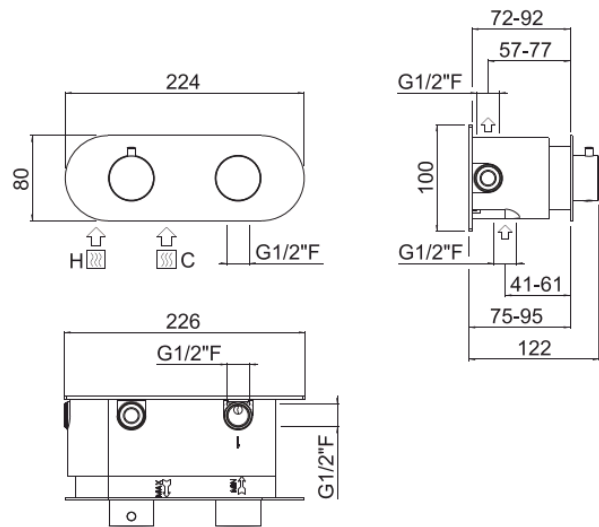

ilTondo

ilTondo 3way thermostatic
21238/AO-CR

TECHNICAL INFORMATION

3 ways concealed horizontal thermostatic mixer. Round plate and handles. CHROME

Flow rate:
horizontal 2-3way thermostatic

PICTURE

SPARE PARTS

ORIC048
3 vie / ways

ORIC046
T°

FEATURES

safe built-in

TECHNICAL DRAWING

FINISHINGS