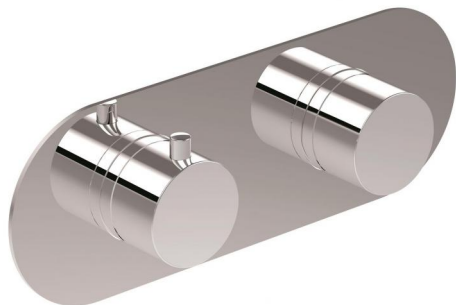

ilTondo

ilTondo 3way thermostatic
21238/AO-CR

TECHNICAL INFORMATION

3 ways concealed horizontal thermostatic mixer. Round plate and handles. CHROME

Flow rate:
horizontal 2-3way thermostatic

PICTURE

SPARE PARTS

ORIC048
3 vie / ways

ORIC046
T°

FEATURES

safe built-in

TECHNICAL DRAWING

FINISHINGS