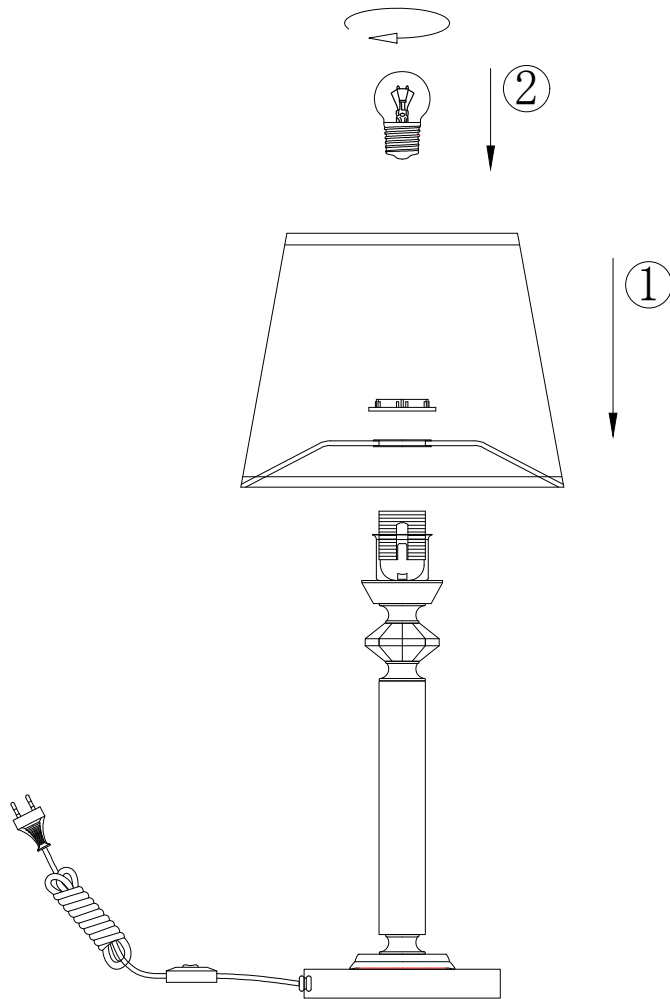

Instruction

MOD019TL-01CH

1 x E27 (60W)

Model: MOD019TL-01CH
Collection: Neoclassic
Series: Chandler

Table Lamps