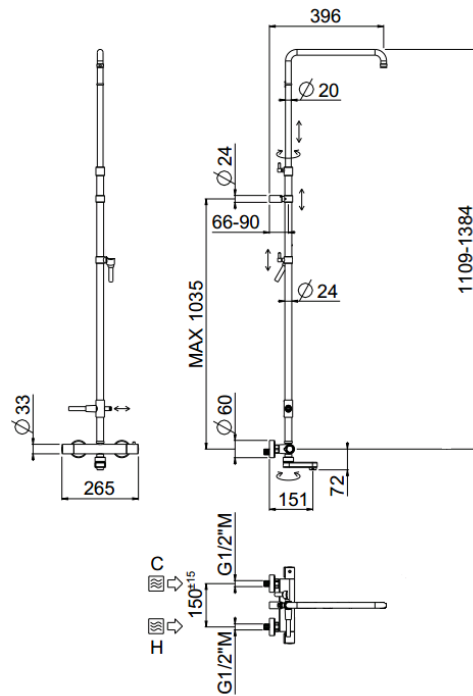

Rigoletto telescopic with spout

Rigoletto telescopic with spout single shower column
01-0970-CR

TECHNICAL INFORMATION

Bridge telescopic shower column including exposed mixer with brass handles, diverter and swinging spout, turning bar with adjustable mounting. Without shower and hand shower. Smooth double anti-torsion PVC flexible hose, cm 150. CHROME

Flow rate:
x rubinetto

FEATURES

Tub spout

double anti-torsion

adjustable telescopic shower column

Rigoletto adjustable spout

PICTURE

TECHNICAL DRAWING

SPARE PARTS

ORIC035
T°

ORIC032
2 vie / ways

FINISHINGS