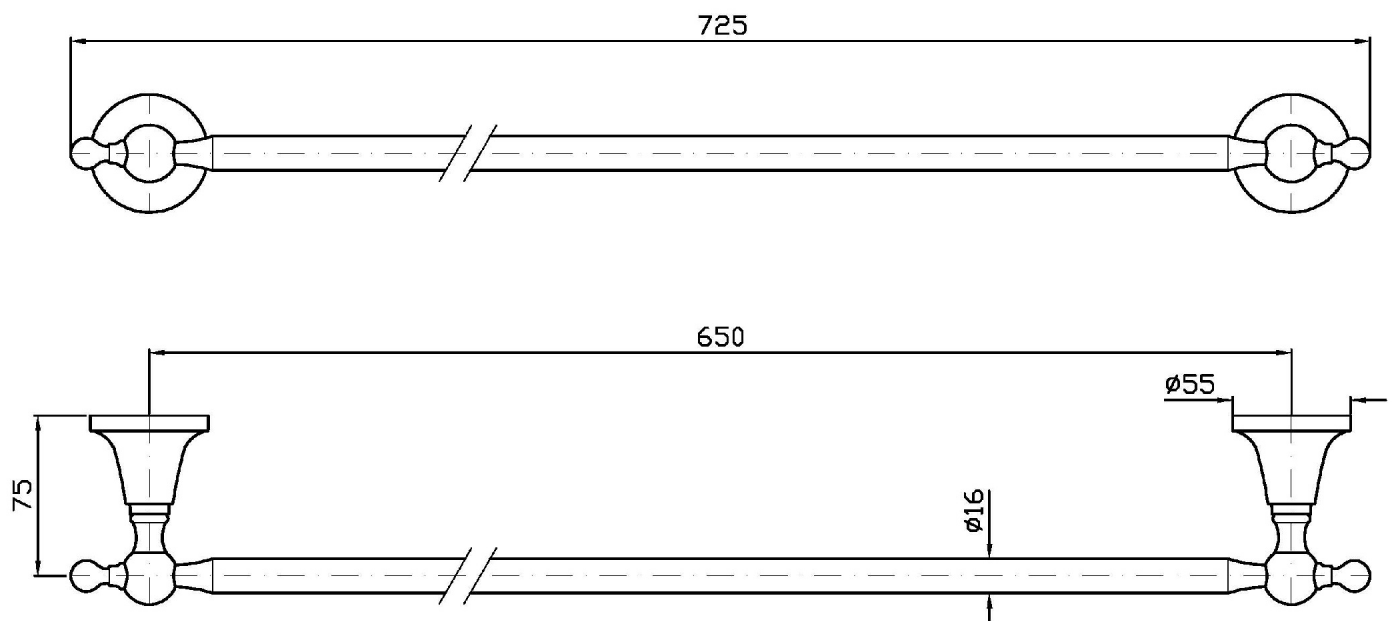

AGORÀ

ZAD422

Disegno Complessivo / Overall Drawing