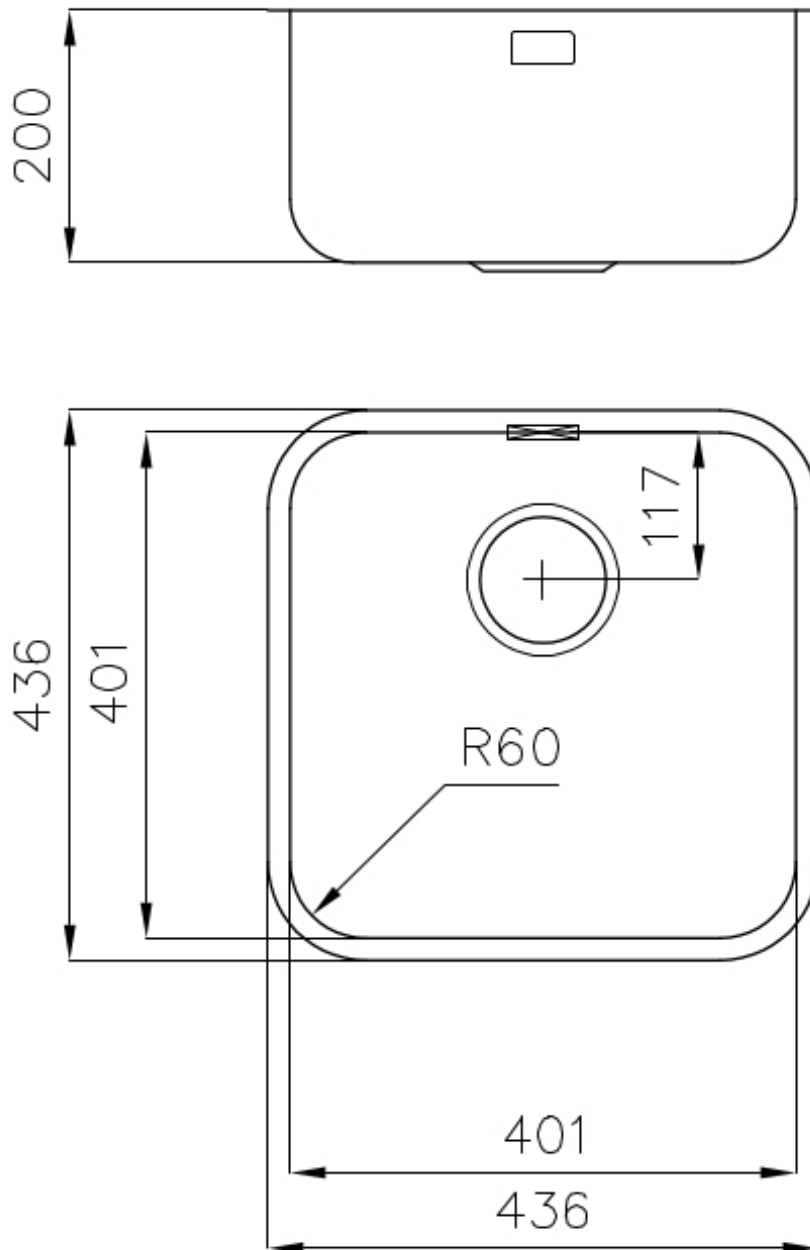

Sink KS 1840 850

Sinks

Code: 1840 850

DETAILS

Finish Foster brushed

Material AISI 304 stainless steel

Texture Foster brushed

Base 45 cm

Edge/Installation Type Undermount

Dimensions 436x436 mm

Standard fittings Fixing hooks, gasket, drain, overflow and siphon, boxed packing

Mixer holes No standard holes

Built-in hole View technical data sheet (for all Flush-mount / Top-mount models and Under-mount models)

Drainer No

Width 44 cm

Bowl dimension 401x401mm

Number of bowls 1 bowl

Waste fitting 3,5" drain

FEATURES

Basket 3,5" waste fitting

The drain is equipped with a large 3.5" drain, with the practical basket cap that prevents the discharge of solid parts. The 3.5 "drain allows the use of the Foster waste-disposer, compatible with all models.

TECHNICAL DATA

Cut out size – Dimensioni per foratura top

OPTIONAL ACCESSORIES

Cestello inox 8612 000

Glass chopping board 8631 300

HPDE Chopping board 8657 001

Iroko-wood chopping board 8647 000

White basket 8612 100