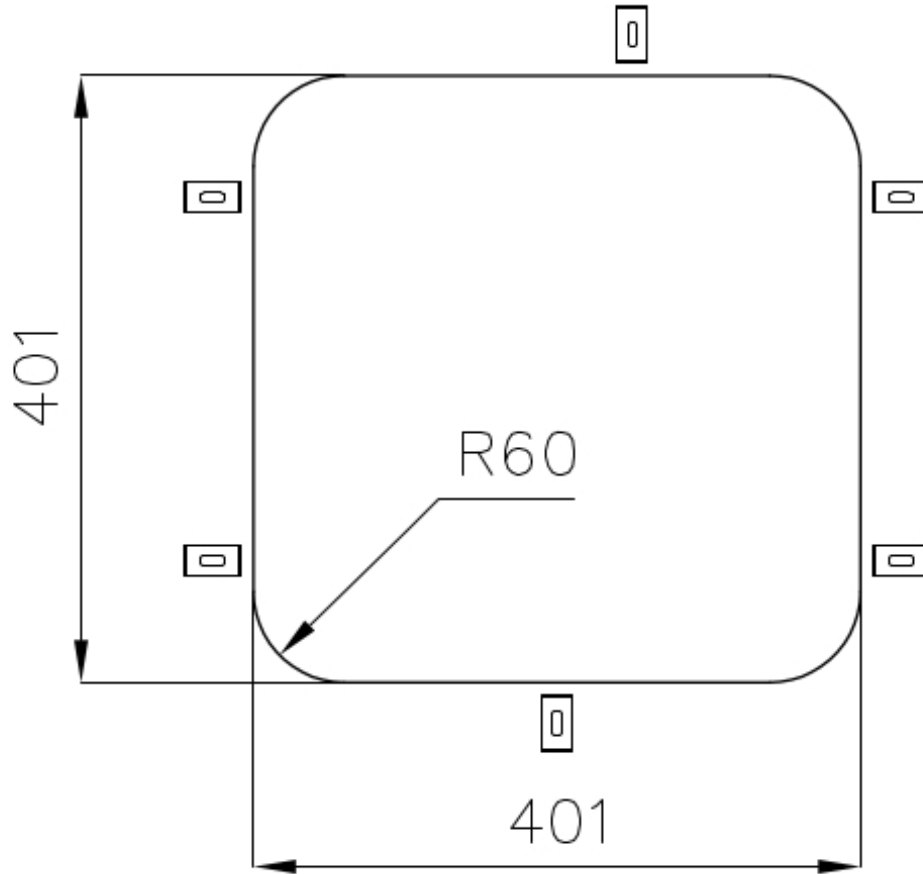

Edge/Installation Type Undermount

Dimensions 436x436 mm

Standard fittings Fixing hooks, gasket, drain, overflow and siphon, boxed packing

Mixer holes No standard holes

Built-in hole View technical data sheet (for all Flush-mount / Top-mount models and Under-mount models)

Drainer No

Width 44 cm

Bowl dimension 401x401mm

Number of bowls 1 bowl

Waste fitting 3,5" drain

FEATURES

Basket 3,5" waste fitting

The drain is equipped with a large 3.5" drain, with the practical basket cap that prevents the discharge of solid parts. The 3.5 "drain allows the use of the Foster waste-disposer, compatible with all models.

TECHNICAL DATA

Cut out size – Dimensioni per foratura top

OPTIONAL ACCESSORIES

Cestello inox 8612 000

Glass chopping board 8631 300

HPDE Chopping board 8657 001

Iroko-wood chopping board 8647 000

White basket 8612 100