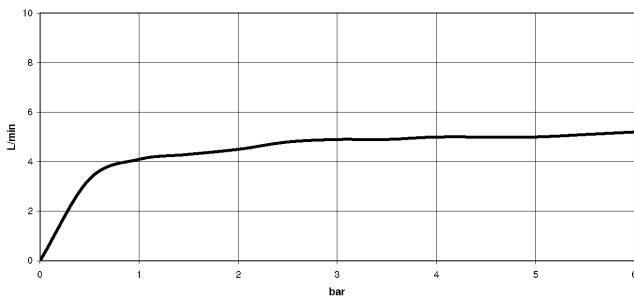

**Body spray without volume control FlowReduce - Dark Chrome**

IMO

28 518 782

Fits: IMO, MEM, CL.1, CYO

- spray head Ø 55mm
- ball-joint pivotable through 25° (in any direction)
- rain flow
- anti-scale system
- rosette 60 x 60 mm
- 1/2" connection
- max. flow 5 l/min
- WRAS 1809018
- This product can help a building meet the requirements of Green Building Rating Systems, e.g. LEED®, BREEAM®, DGNB

	Dark Chrome	28 518 782-19
	Chrome	28 518 782-00
	Brushed Platinum	28 518 782-06
	Platinum	28 518 782-08
	Brushed Light Gold	28 518 782-27
	Brushed Durabross (23kt Gold)	28 518 782-28
	Matte Black	28 518 782-33
	Brushed Champagne (22kt Gold)	28 518 782-46
	Champagne (22kt Gold)	28 518 782-47
	Brushed Chrome	28 518 782-93
	Brushed Dark Platinum	28 518 782-99

28 518 782

mm [inches]

Flow rate chart

Trajectory diagram

Codes & Standards

DIN 4109

ISO 3822

Scottish Water  
Byelaws