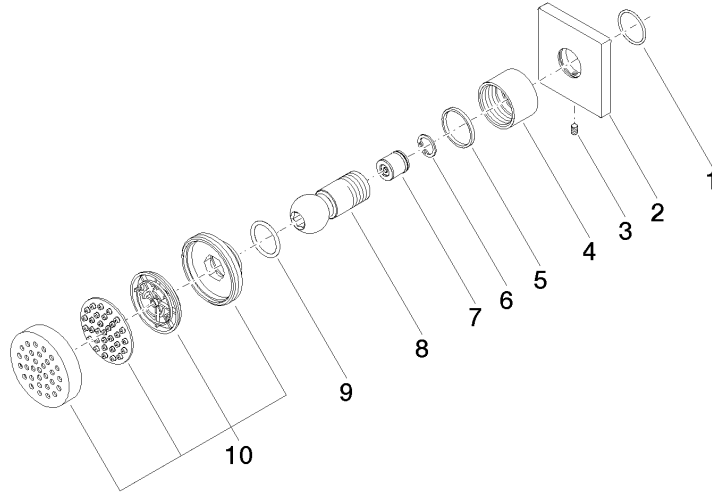

28 518 782

mm [inches]

Flow rate chart

Trajectory diagram

Codes & Standards

DIN 4109

ISO 3822

Scottish Water  
Byelaws

LGA\_38

WRAS\_240602

28 518 782

**Product version from 3/10/2014**

Parts for other  
finishes can be found  
here: [Chrome](#)

Body spray without volume control FlowReduce - Dark Chrome

IMO

28 518 782

**Spare parts list**

**Product version from 3/10/2014**

No.	Item Number	Name	Quantity used	Delivery time
	09 14 10 098 90	seal	10	2