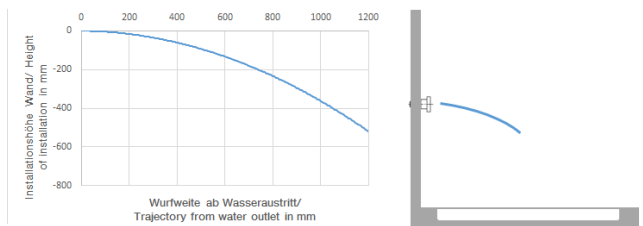

**Body spray without volume control FlowReduce - Dark Chrome**

IMO

28 518 782

Fits: IMO, MEM, CL.1, CYO

- spray head Ø 55mm
- ball-joint pivotable through 25° (in any direction)
- rain flow
- anti-scale system
- rosette 60 x 60 mm
- 1/2" connection
- max. flow 5 l/min
- WRAS 1809018
- This product can help a building meet the requirements of Green Building Rating Systems, e.g. LEED®, BREEAM®, DGNB

28 518 782

mm [inches]

Flow rate chart

Trajectory diagram

Codes & Standards

DIN 4109

ISO 3822

Scottish Water  
Byelaws