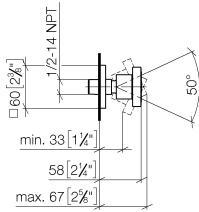

**Body spray without volume control FlowReduce - Dark Chrome**

IMO

28 518 782

Fits: IMO, MEM, CL.1, CYO

- spray head Ø 55mm
- ball-joint pivotable through 25° (in any direction)
- rain flow
- anti-scale system
- rosette 60 x 60 mm
- 1/2" connection
- max. flow 5 l/min
- WRAS 1809018
- This product can help a building meet the requirements of Green Building Rating Systems, e.g. LEED®, BREEAM®, DGNB

28 518 782

mm [inches]

Flow rate chart

Trajectory diagram

Codes & Standards

DIN 4109

ISO 3822

Scottish Water  
Byelaws