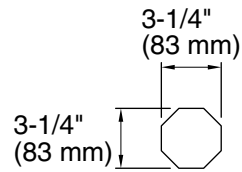

Technical Information

All product dimensions are nominal.

Material: Fireclay, Brass

Notes

Install this product according to the installation guide.