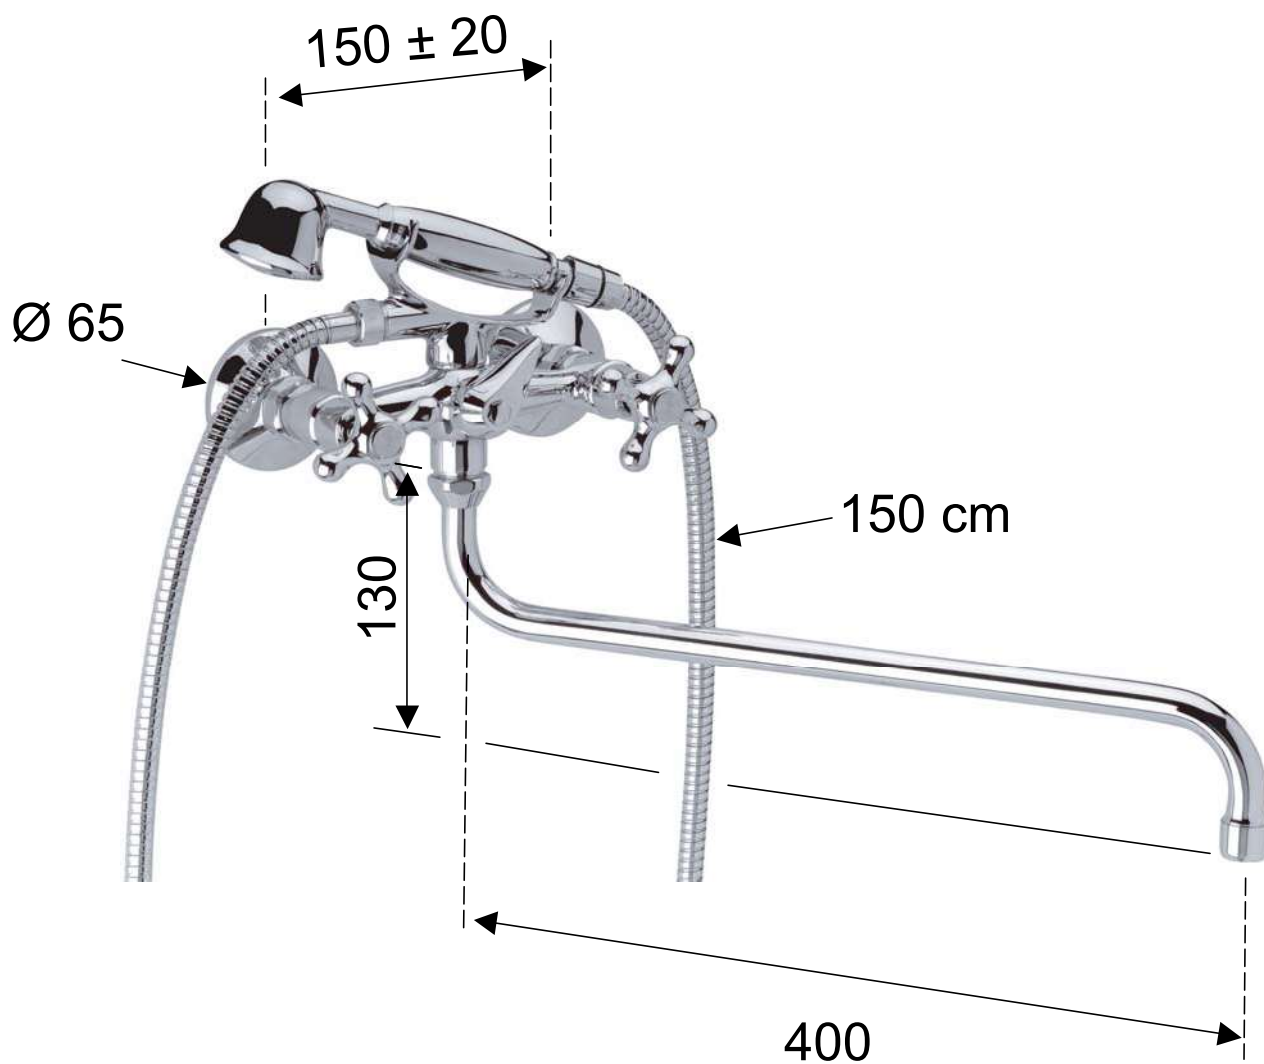

DANIEL

SCHEDA TECNICA TECHNICAL FEATURES

ART. COD.

V4306

MATERIALI / MATERIALS

OTTONE CROMATO / CHROME PLATED BRASS

CROMATURA / CHROME PLATING

UNI EN 248