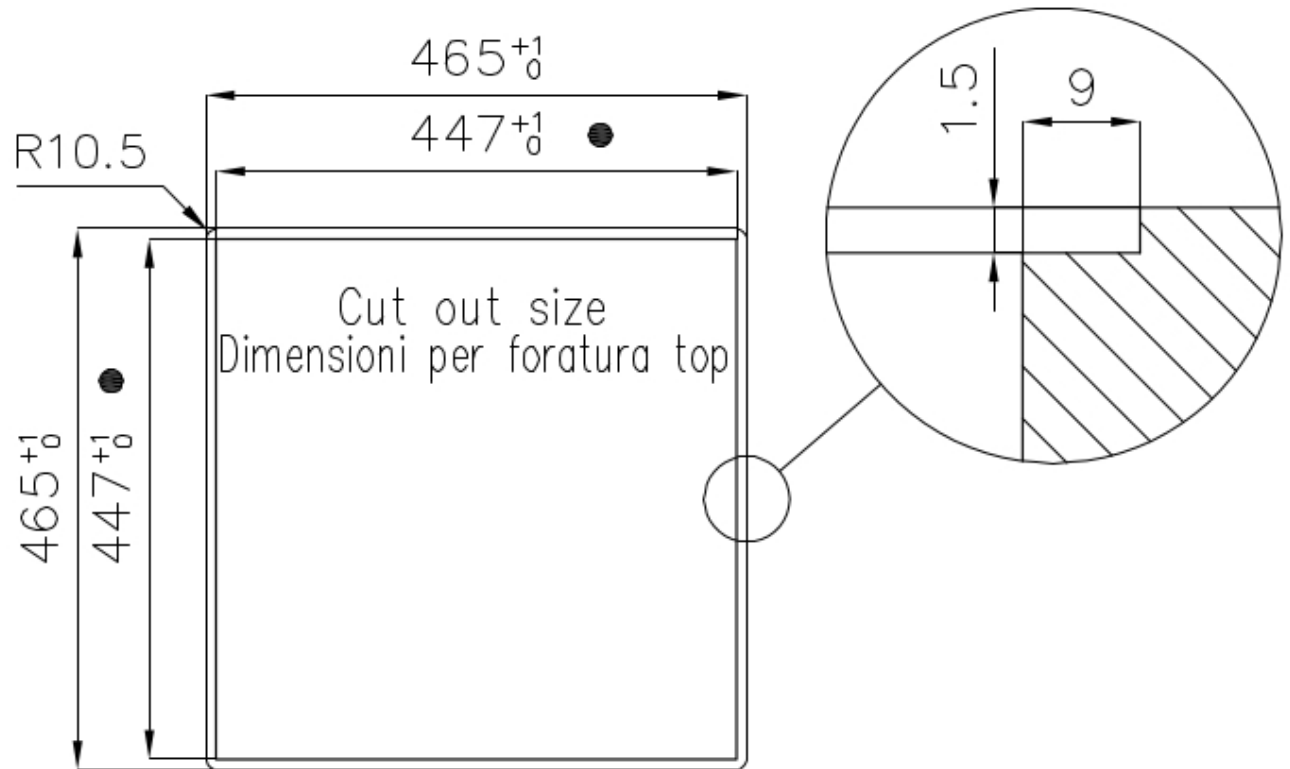

Edge/Installation Type Flush-mount | Top-mount

Dimensions 464x464 mm

Standard fittings Fixing hooks, gasket, drain, overflow and siphon, boxed packing

Mixer holes No standard holes

Built-in hole View technical data sheet (for all Flush-mount / Top-mount models and Under-mount models)

Drainer No

Width 46 cm

Bowl dimension 400x400mm

Number of bowls 1 bowl

Waste fitting 3,5" drain

FEATURES

Basket 3,5" waste fitting The drain is equipped with a large 3.5" drain, with the practical basket cap that prevents the discharge of solid parts. The 3.5 "drain allows the use of the Foster waste-disposer, compatible with all models.

Deep bowls This bowls reach an important depth, over 20 cm, thanks to the advanced production technology, that can be offer great capieny and practicity in all the washing operations.

Diamond-shape bottom The draining of water is an important feature in a sink, and it's always taken good care of in Foster products. In the bent-welded sinks, which would have a flat bottom, the proper draining is guaranteed by the elegant beveling, which helps the water flow.

Squared bowls - 0/9 radius The square bowls of Foster have perfectly squared vertical edges, while those on the bottom have a small radius of 9 mm that facilitates cleaning operations.

TECHNICAL DATA

- Built-in cut out for FTS – Foratura per installazione FTS