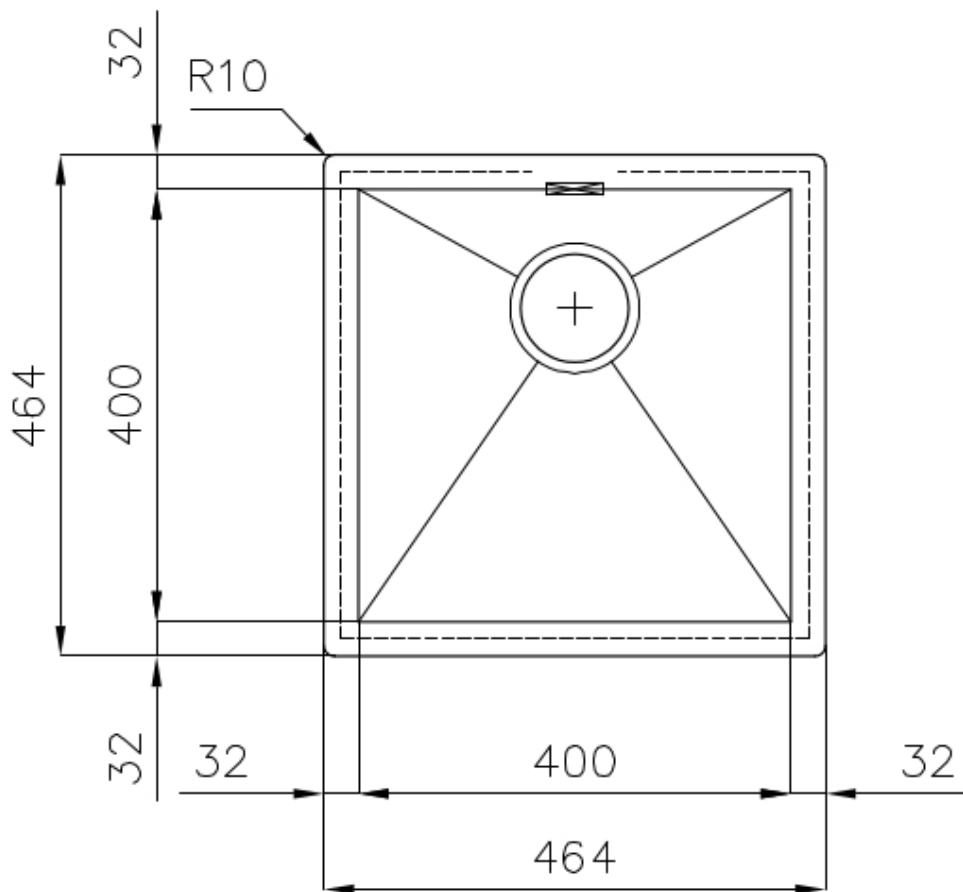

Edge/Installation Type Flush-mount | Top-mount

Dimensions 464x464 mm

Standard fittings Fixing hooks, gasket, drain, overflow and siphon, boxed packing

Mixer holes No standard holes

Built-in hole View technical data sheet (for all Flush-mount / Top-mount models and Under-mount models)

Drainer No

Width 46 cm

Bowl dimension 400x400mm

Number of bowls 1 bowl

Waste fitting 3,5" drain

FEATURES

Basket 3,5" waste fitting The drain is equipped with a large 3.5" drain, with the practical basket cap that prevents the discharge of solid parts. The 3.5 "drain allows the use of the Foster waste-disposer, compatible with all models.

Squared bowls - 0/9 radius The square bowls of Foster have perfectly squared vertical edges, while those on the bottom have a small radius of 9 mm that facilitates cleaning operations.

TECHNICAL DATA

- Built-in cut out for FTS – Foratura per installazione FTS