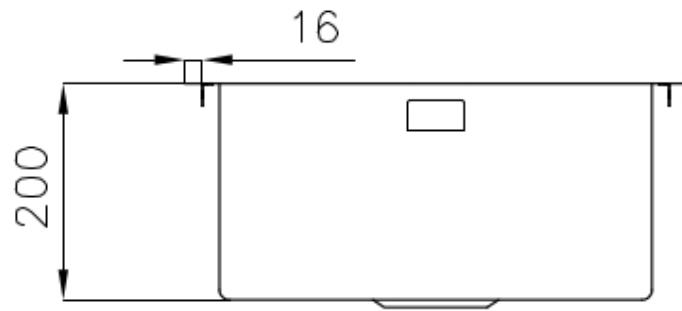

Drainer No

Width 46 cm

Bowl dimension 400x400mm

Number of bowls 1 bowl

Waste fitting 3,5" drain

FEATURES

Basket 3,5" waste fitting The drain is equipped with a large 3.5" drain, with the practical basket cap that prevents the discharge of solid parts. The 3.5 "drain allows the use of the Foster waste-disposer, compatible with all models.

Deep bowls This bowls reach an important depth, over 20 cm, thanks to the advanced production technology, that can be offer great capieny and practicity in all the washing operations.

Diamond-shape bottom The draining of water is an important feature in a sink, and it's always taken good care of in Foster products. In the bent-welded sinks, which would have a flat bottom, the proper draining is guaranteed by the elegant beveling, which helps the water flow.

Squared bowls - 0/9 radius The square bowls of Foster have perfectly squared vertical edges, while those on the bottom have a small radius of 9 mm that facilitates cleaning operations.

TECHNICAL DATA

- Built-in cut out for FTS – Foratura per installazione FTS