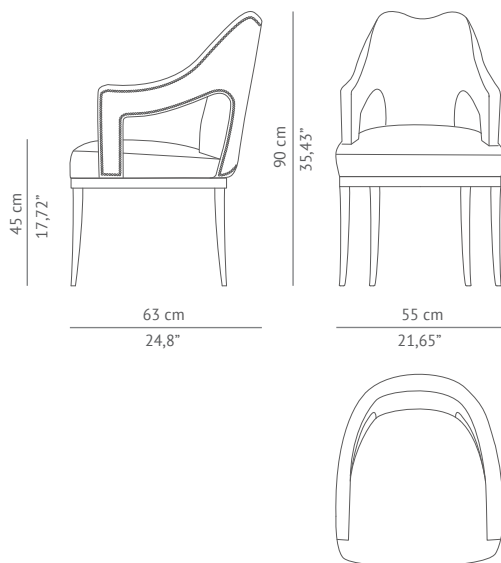

CASEGOODS UPHOLSTERY LIGHTING RUGS ART ACCESSORIES

N°20 | DINING CHAIR

Each of BRABBU's living room furniture pieces arises from a fight between inspiration and hard work. Symbol of knowledge and rebirth, N°20 dining chair was raised through a long journey of a total set of 24 prototypes intended to reinterpret the forces of nature in a living room furniture piece. N°20 distinguishes itself for its attitude represented in its fabric, a beautiful and standing out blue twill, and a structure that embraces us with strength and determination, like Mother Nature. N°20 dining chair it's a modern living room piece that will bring elegance to any decoration.

DIMENSIONS

WIDTH	55 cm 21,65"
DEPTH	63 cm 24,8"
HEIGHT	90 cm 35,43"
SEAT HEIGHT	45 cm 17,72"
SEAT DEPTH	50 cm 19,68"
ARMREST HEIGHT	63 cm 24,8"

MATERIALS

FABRIC	Synthetic leather
FABRIC REFERENCE	BB LERIDA III - Colour 4
FABRIC NEEDED	2 mts 78,74" (Standard width 1,40mts 55")
LEGS	Fully upholstered
NAILS	Aged brass

FABRIC / LEATHER REQUEST

COM	2 mts 78,74" (Standard width 1,40mts 55")
COL	30,08 sq ft

PACKAGING

DIMENSIONS	W 62 cm 24,40" D 70 cm 22,83" H 97 cm 47,27"
VOLUME	0,42m ³ 14,83 ft ³
WEIGHT	35kg 77,16 lbs

LEAD TIME

Production time is between 6 to 8 weeks for BRABBU collections.
Delivery time is not included.

All of our furniture can be made to measure and it is available in different finishes.
Please note that the colours and materials shown are for reference only and small variations may occur.