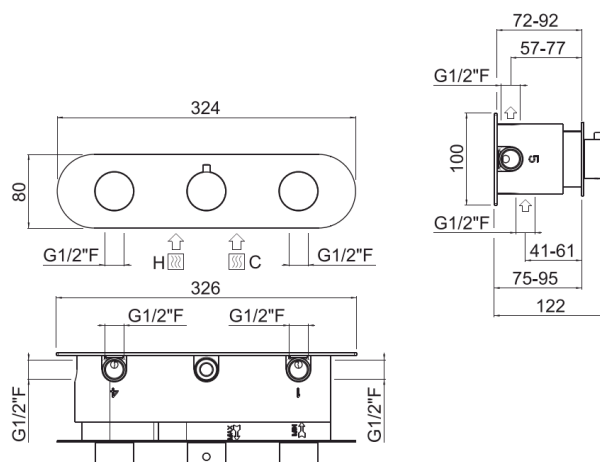

ilTondo

ilTondo 4way thermostatic
21248/AO-CR

TECHNICAL INFORMATION

4 ways concealed horizontal thermostatic mixer. Round plate and handles. CHROME

Flow rate:

horizontal 2-3way thermostatic

PICTURE

SPARE PARTS

ORIC047
2 vie / ways

ORIC046
T°

FEATURES

safe built-in

TECHNICAL DRAWING

FINISHINGS