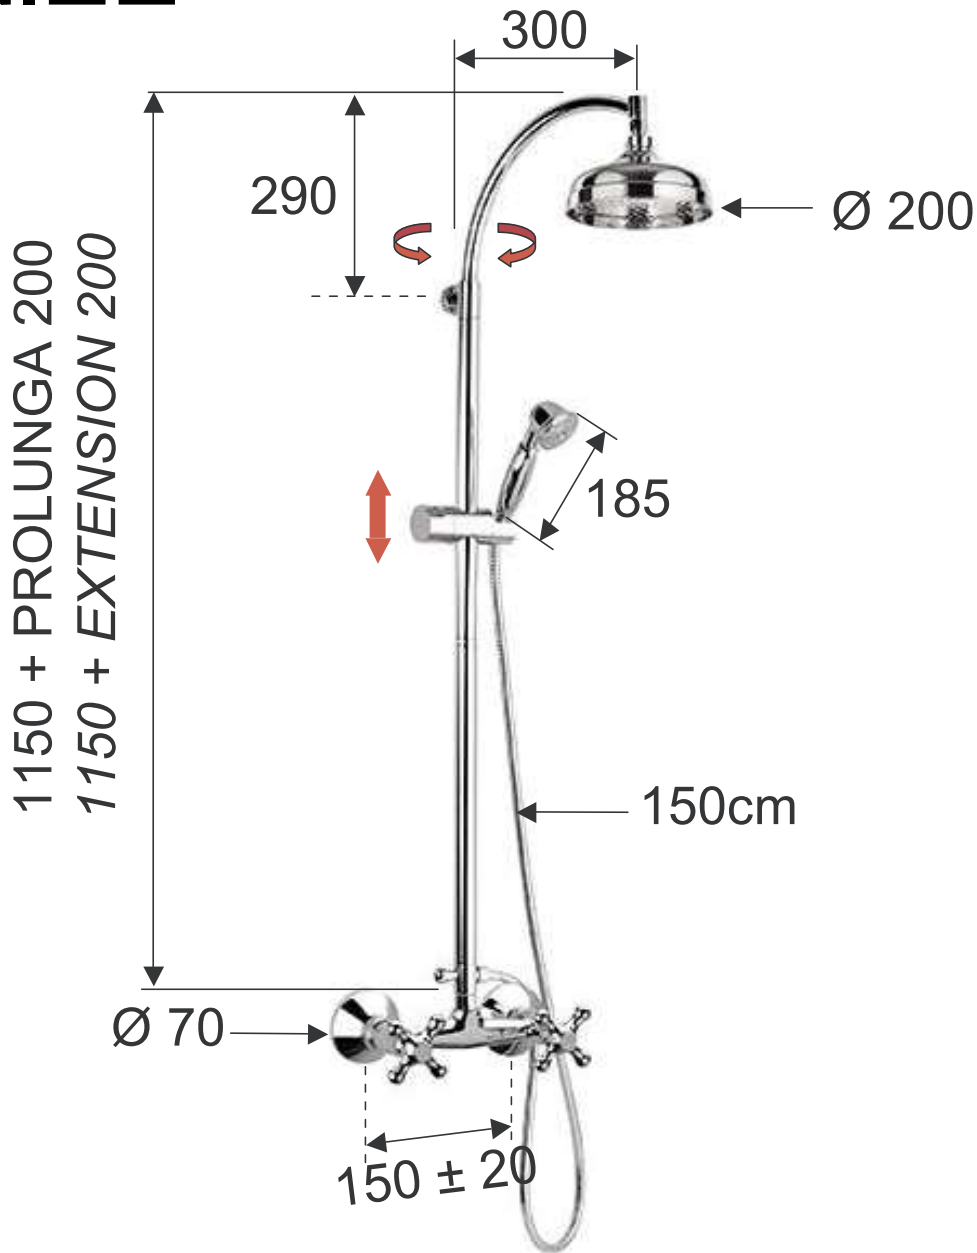

DANIEL

SCHEDA TECNICA TECHNICAL FEATURES

ART. COD.

V443689

MATERIALI / MATERIALS

OTTONE CROMATO / CHROME PLATED BRASS

CROMATURA / CHROME PLATING

UNI EN 248