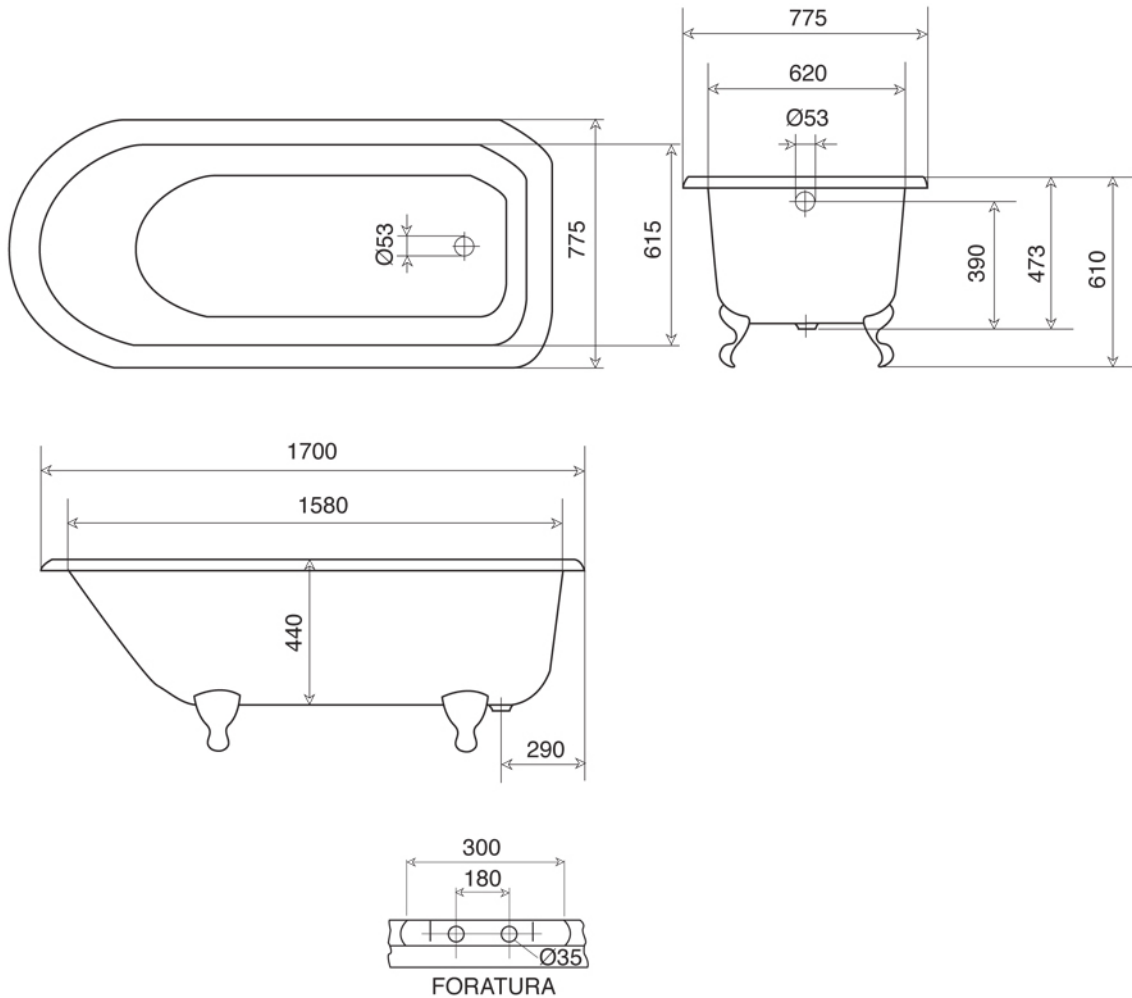

| CAST IRON BATHTUB Collection | |
|------------------------------|--|
| Code | Description |
| 9150 | Cast iron bathtub 1540x770 (Kg. 117 - Lt 200) Without tap holes, external unfinished |

Verona - Italy
 tel. +39 045 8006917
 fax. +39 045 8020111
 gentry-home.com

| CAST IRON BATHTUB Collection | |
|--|---|
| Code | Description |
| 9149 9151 | Cast iron bathtub 1700x770 (Kg. 131 - Lt 225) With tap holes, external unfinished Without tap holes, external unfinished |
| 9160 9163 9161-C 9162-I/N/O/OR 9162-B/ND/R | Set cast iron Feet Unfinished White Chrome Incalux, Nickel, Dark Gold, Rose Gold Bronze, Dark Nickel, Copper |
| 103 105 106 107 | External painting External painting White External painting RAL Gold leaf decoration Silver leaf decoration |

GH
GENTRY HOME

Verona - Italy
tel. +39 045 8006917
fax. +39 045 8020111
gentry-home.com

| CAST IRON BATHTUB Collection | |
|--|--|
| Code | Description |
| 0190-C 0191-I/N/O/OR 0191-B/ND/R | <p>Exposed bath waste with drain stopper chain and overflow with exposed pipes for floor connector and siphon</p> <p>Chrome Incalux, Nickel, Dark Gold, Rose Gold Bronze, Dark Nickel, Copper</p> |