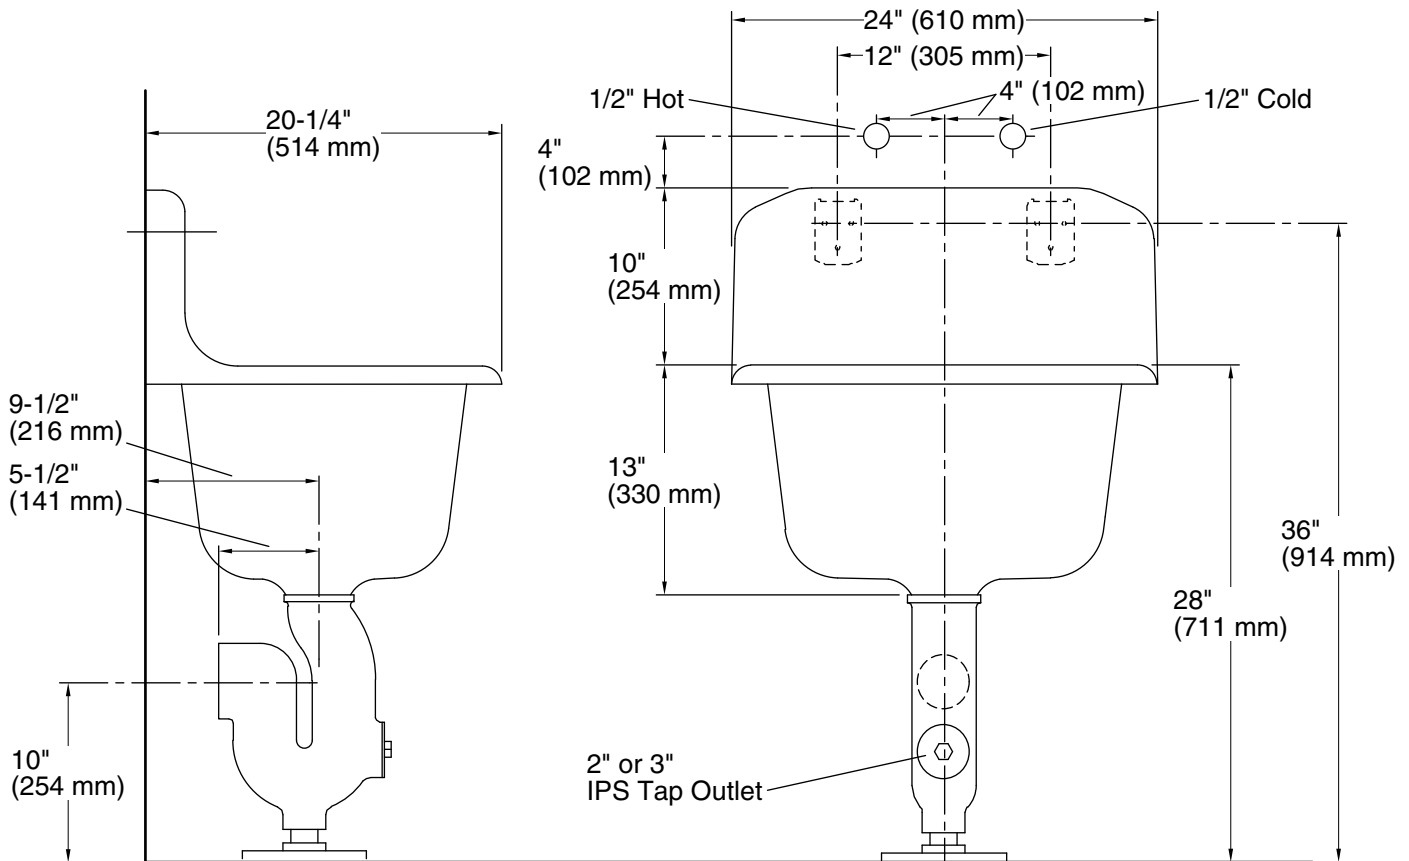

Features

- 22-1/4" (565 mm) x 18-1/4" (464 mm)
- Blank back.
- Constructed of KOHLER® Cast Iron.
- Includes rim guard for added durability.
- The bottom of the sink is an unpainted, ground-coat surface.

Color	Code	Description
-------	------	-------------

	0	White
--	---	-------

Technical Information

All product dimensions are nominal.

Bowl configuration:	Single
Installation:	Top-mount
Bowl area (Only):	Width: 20" (508 mm)
	Bowl depth: 16" (406 mm)
	Water depth: 12" (305 mm)
Drain hole:	3-1/8" (80 mm)