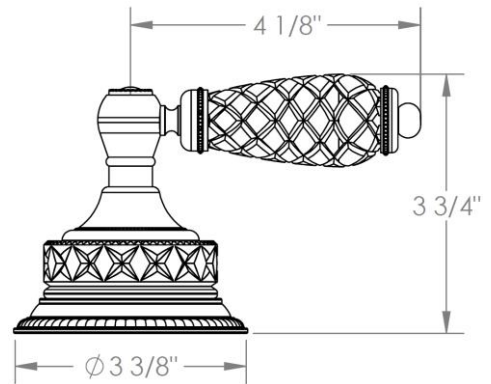

180-P90-__
Trim Kit for Pressure Balance Valve with Diverter
For use with SS-PB85 concealed rough

HANDLE TRIM OPTIONS

AA - VENICE

BB - GENOA

CC - POMPEI

DD - NAPLES

SWU - FLORENCE

T - TUSCANY