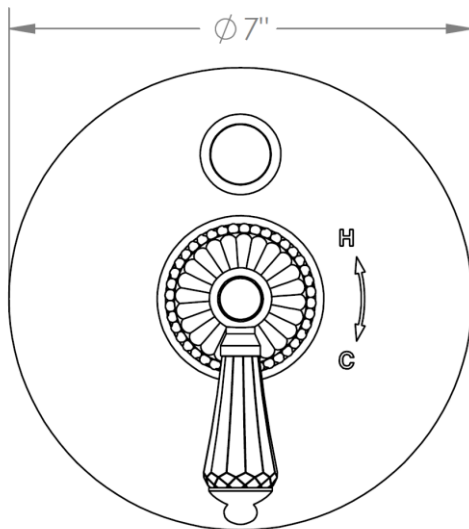

180-P90-__
Trim Kit for Pressure Balance Valve with Diverter
For use with SS-PB85 concealed rough

HANDLE TRIM OPTIONS

AA - VENICE

BB - GENOA

CC - POMPEI

DD - NAPLES

SWU - FLORENCE

T - TUSCANY