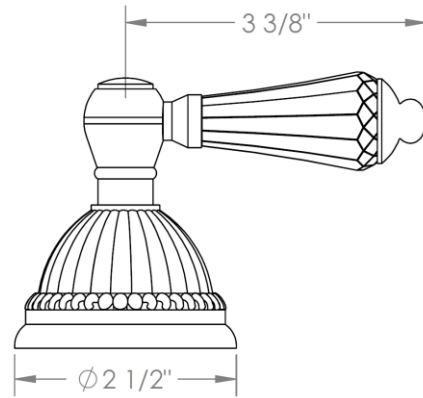

180-P90-__
Trim Kit for Pressure Balance Valve with Diverter
For use with SS-PB85 concealed rough

HANDLE TRIM OPTIONS

AA - VENICE

BB - GENOA

CC - POMPEI

DD - NAPLES

SWU - FLORENCE

T - TUSCANY