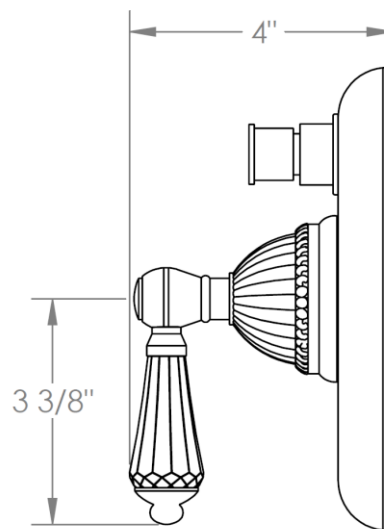

180-P90-__
Trim Kit for Pressure Balance Valve with Diverter
For use with SS-PB85 concealed rough

HANDLE TRIM OPTIONS

AA - VENICE

BB - GENOA

CC - POMPEI

DD - NAPLES

SWU - FLORENCE

T - TUSCANY