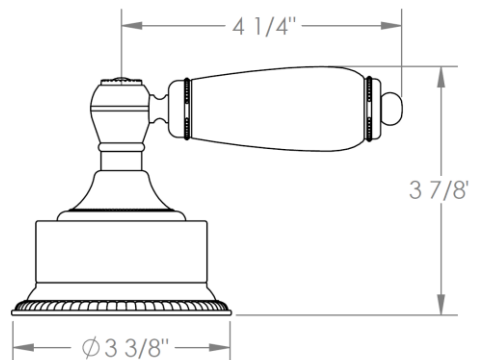

180-P90-__
Trim Kit for Pressure Balance Valve with Diverter
For use with SS-PB85 concealed rough

HANDLE TRIM OPTIONS

AA - VENICE

BB - GENOA

CC - POMPEI

DD - NAPLES

SWU - FLORENCE

T - TUSCANY