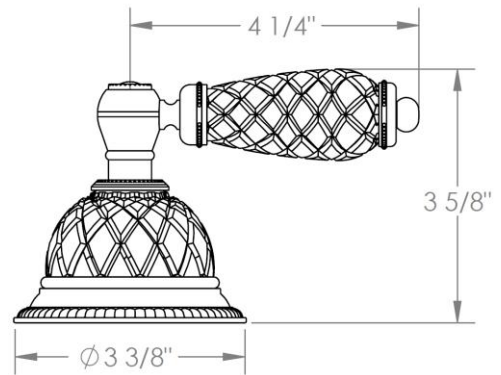

180-P90-__
Trim Kit for Pressure Balance Valve with Diverter
For use with SS-PB85 concealed rough

HANDLE TRIM OPTIONS

AA - VENICE

BB - GENOA

CC - POMPEI

DD - NAPLES

SWU - FLORENCE

T - TUSCANY