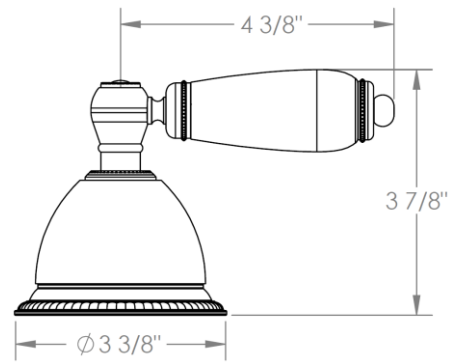

180-P90-__
Trim Kit for Pressure Balance Valve with Diverter
For use with SS-PB85 concealed rough

HANDLE TRIM OPTIONS

AA - VENICE

BB - GENOA

CC - POMPEI

DD - NAPLES

SWU - FLORENCE

T - TUSCANY