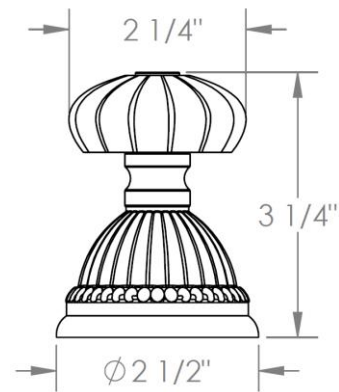

180-P90-__
Trim Kit for Pressure Balance Valve with Diverter
For use with SS-PB85 concealed rough

HANDLE TRIM OPTIONS

AA - VENICE

BB - GENOA

CC - POMPEI

DD - NAPLES

SWU - FLORENCE

T - TUSCANY