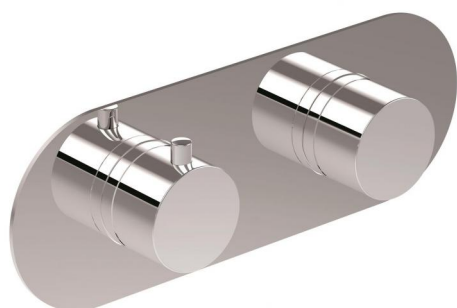

ilTondo

ilTondo 2way thermostatic
21228/AO-CR

TECHNICAL INFORMATION

3 ways concealed horizontal thermostatic mixer. Round plate and handles. CHROME

Flow rate:

horizontal 2-3way thermostatic

PICTURE