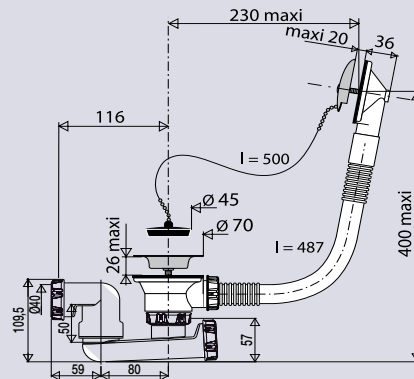

MANUAL BATH DRAIN

5512

Complete bath drain

CHARACTERISTICS

- → Black plug Ø 45 mm
- → Stainless steel grid and screw
- → Flexible overflow length 487 mm
- → Bead chain length 500 mm
- → Stainless steel flange
- → Outlet Ø 40 mm

PERFORMANCES

- Bulk under bath tub : **109.5 mm**
- Tightening maxi : **26 mm**
- Flow rate : **52.5 l/mn**

CONDITIONNING

- Packaging : **plastic bag with hook**
- Dimensions (mm) : **280 x 420**
- Parcel unit : **x 1**

PRODUCT REFERENCE

551200 000 00

EAN CODE

3364546001004

SPECIFICATIONS

ADVANTAGES

Easy to install :
360° orientable outlet

Easy to clean