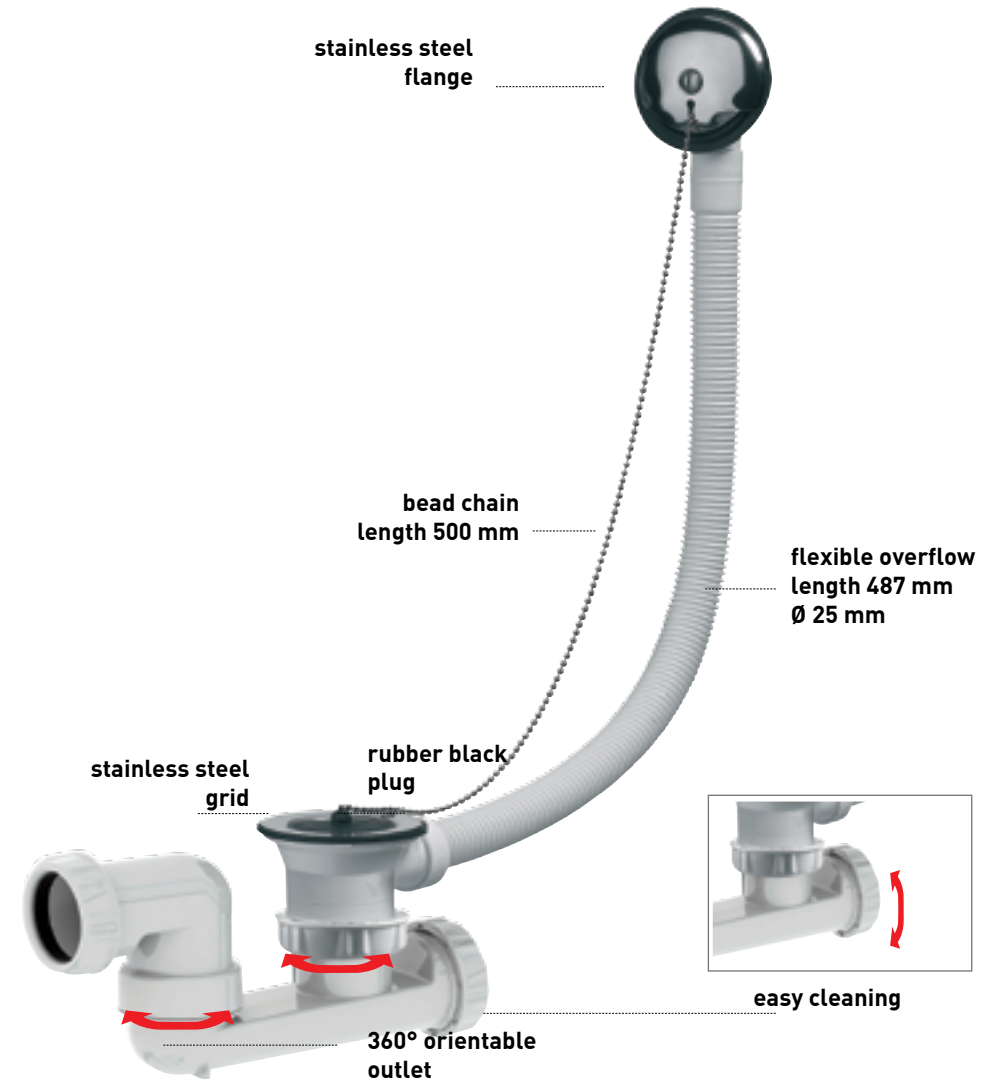

## Complete bath drain

### CHARACTERISTICS

- Black plug Ø 45 mm
- Stainless steel grid and screw
- Flexible overflow length 487 mm
- Bead chain length 500 mm
- Stainless steel flange
- Outlet Ø 40 mm

### ADVANTAGES

**Easy to install :**  
**360° orientable outlet**

**Easy to clean**

All our products on  
[www.valentin.fr](http://www.valentin.fr)

**Valentin**