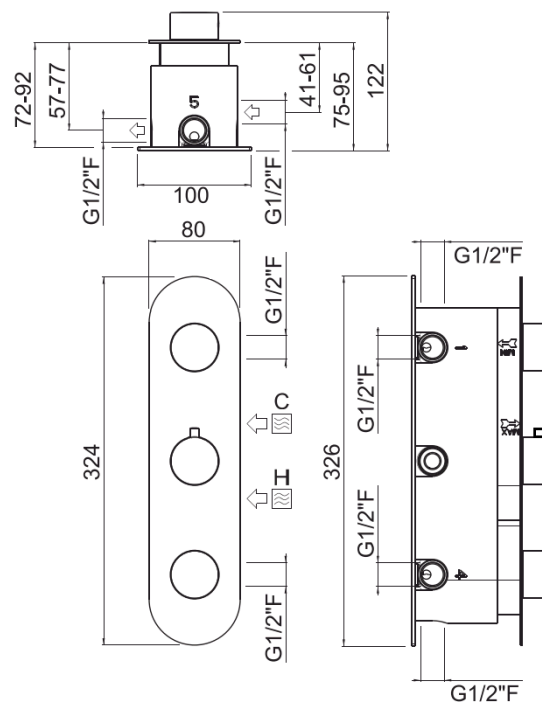

ilTondo

ilTondo 4way thermostatic
21248-CR

TECHNICAL INFORMATION

4 ways concealed vertical thermostatic mixer. Square plate and round handles. CHROME

Flow rate:

horizontal 2-3way thermostatic

PICTURE

SPARE PARTS

ORIC047
2 vie / ways

ORIC046
T°

FEATURES

safe built-in

TECHNICAL DRAWING

FINISHINGS