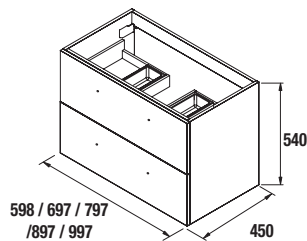

Optional legs

- **Legs height 230mm :** Set of 2 optional units, for use with posing basin.

- **Legs height 330mm:** Set of 2 optional units, for use with integral sink.

Drawer interior organizers

Vanity finishes (all the sizes)

Vanity finishes (600, 800 y 1000 mm)

Shooter finishes.

Interior drawer finishes

FUSSION CHROME - 2 drawers - 600 / 700 / 800 / 900 / 1000 / 1200 (2x600)

Wash basins available

- 600: Iberia, Veneto, Toscana; 700: Iberia, Toscana; 800: Iberia, Veneto, Toscana, Sofia ; 900: Iberia, Toscana; 1000: Iberia, Veneto, Toscana, Sofia; 1200: Iberia, Veneto, Toscana, Sofia.

Top basins with counter top

- 600 / 700 / 800 / 900 / 1000 / 1200
Emotion, Sensation, Seduction, Desir, Altiro, Dolce, Tento, Varmega, Bol.

Observations

Lower drawer dividers not included.

Dimensional sketch and free space for water pipe

The 1196mm model conforms to 2 598mm furniture.

Estimated height for Integral washbasin of approximate height 20mm

Estimated height for posing basin of approximate height 140mm.