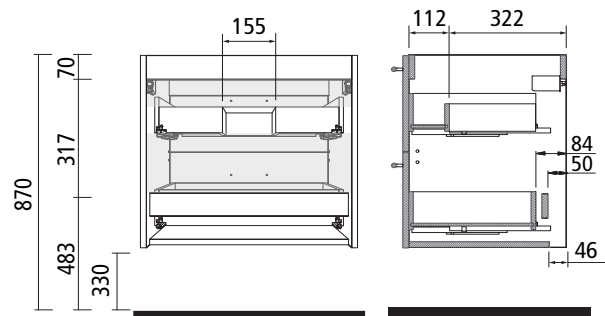

Packaging Dimensions and weight (mm).

	600	700	800	900	1000
Lenght mm.	645	745	845	945	1045
Depth mm.	500				
Height mm.	620				
Net weight Kg.	18,8	20,9	23	24,9	27,2
Gross weight Kg.	20,9	23,2	25,5	27,7	30,1

Optional legs

- **Legs height 230mm :** Set of 2 optional units, for use with posing basin.

- **Legs height 330mm:** Set of 2 optional units, for use with integral sink.

Drawer interior organizers

Vanity finishes (all the sizes)

Top basins with counter top

- 600 / 700 / 800 / 900 / 1000 / 1200
Emotion, Sensation, Seduction, Desir, Altiro, Dolce, Tento, Varmega, Bol.

Observations

Lower drawer dividers not included.

Dimensional sketch and free space for water pipe

The 1196mm model conforms to 2 598mm furniture.

Estimated height for Integral washbasin of approximate height 20mm

Estimated height for posing basin of approximate height 140mm.