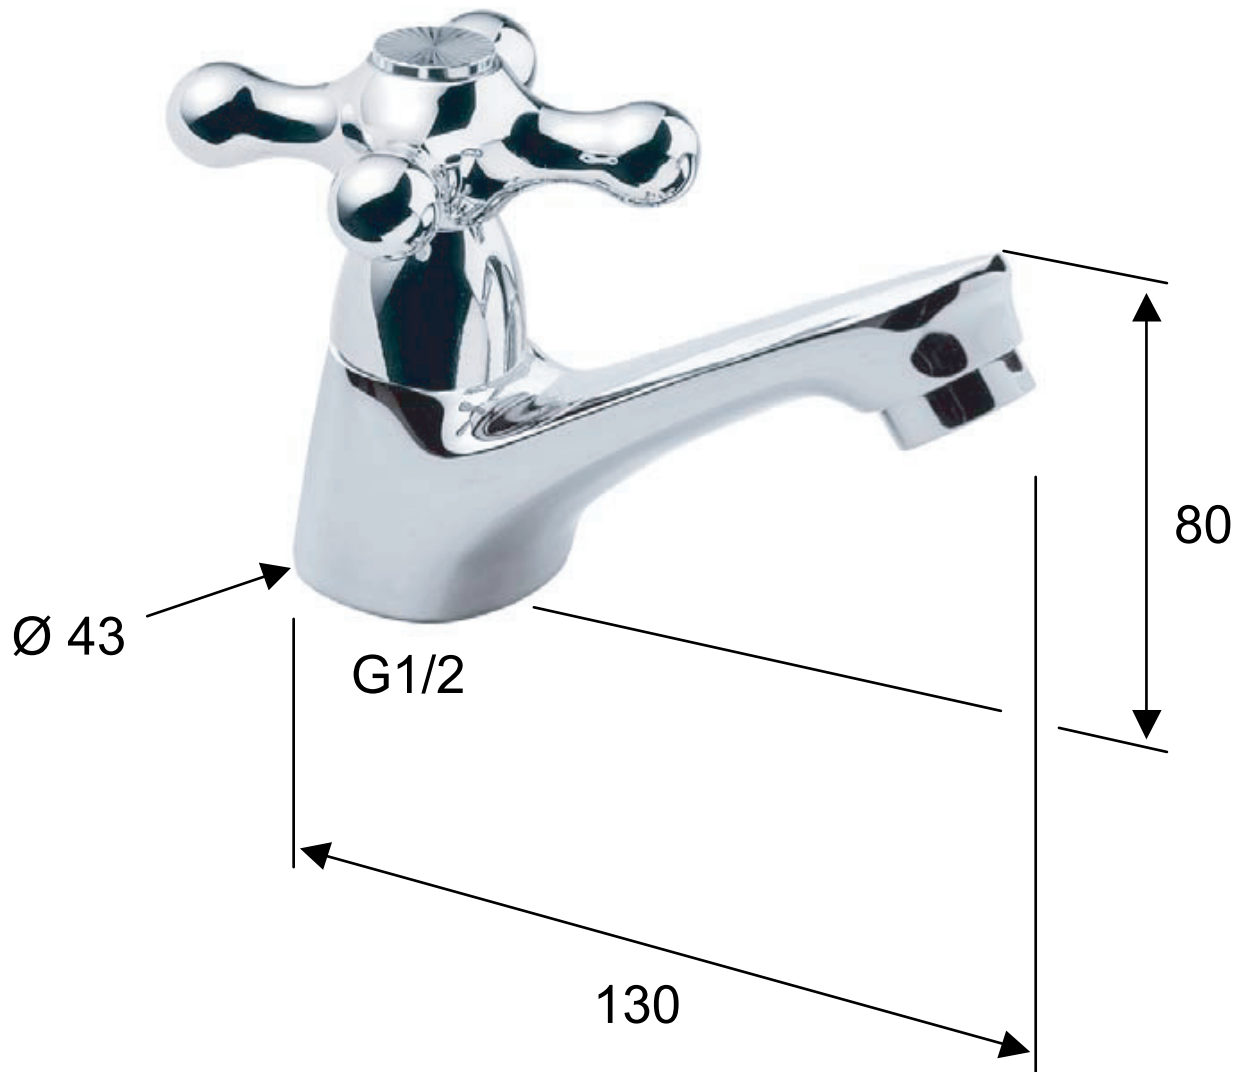

DANIEL

SCHEDA TECNICA TECHNICAL FEATURES

ART. COD.

V5009

MATERIALI / MATERIALS

OTTONE CROMATO / CHROME PLATED BRASS

CROMATURA / CHROME PLATING

UNI EN 248