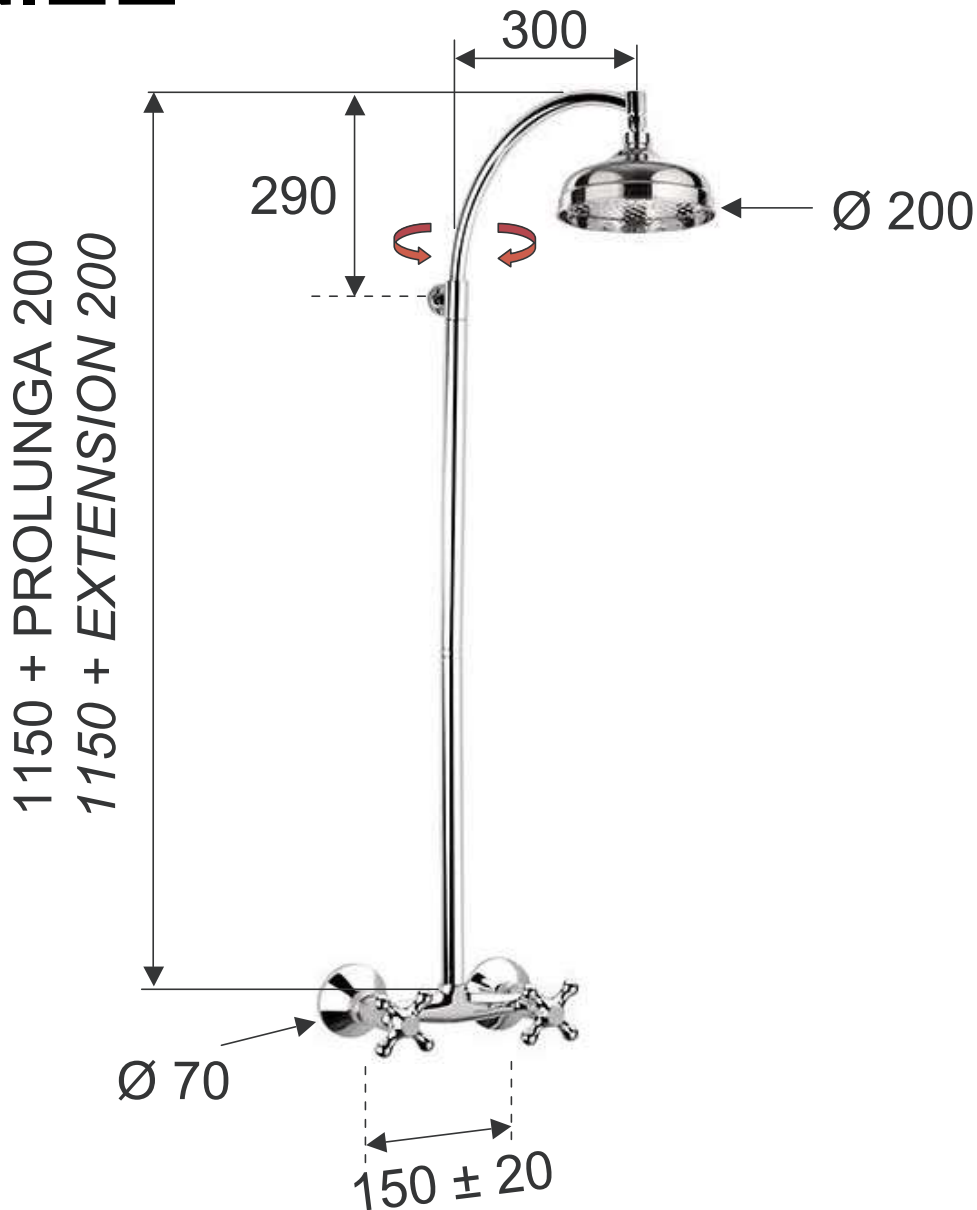

DANIEL

SCHEDA TECNICA TECHNICAL FEATURES

ART. COD.

V443789

MATERIALI / MATERIALS

OTTONE CROMATO / CHROME PLATED BRASS

CROMATURA / CHROME PLATING

UNI EN 248