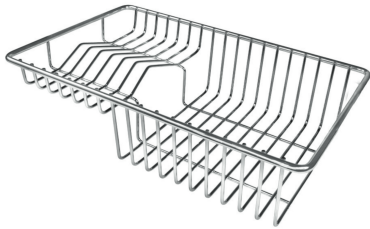

Small radius Bowls with squared shapes with a modern design and an increased capacity, for a minimal aesthetics connected with an extreme practicality.

TECHNICAL DATA

OPTIONAL ACCESSORIES

Glass chopping board 8631 300

HPDE Chopping board 8657 001

HPDE Twin chopping board 8644 101

Iroko-wood chopping board with stainless steel colander 8644 042

Iroko-wood sliding chopping board 8644 041

Stainless steel basket 8611 000

Stainless steel plate rack 8100 303

White bowl 8153 100

Graters kit with ring-holder and food collection tray 8159 101

Stainless steel perforated tray 8151 000

Stainless steel plate rack 8100 201

WARNING:

The accessories 8159101, 8100303,8151000 are only usable in combination with 8644101