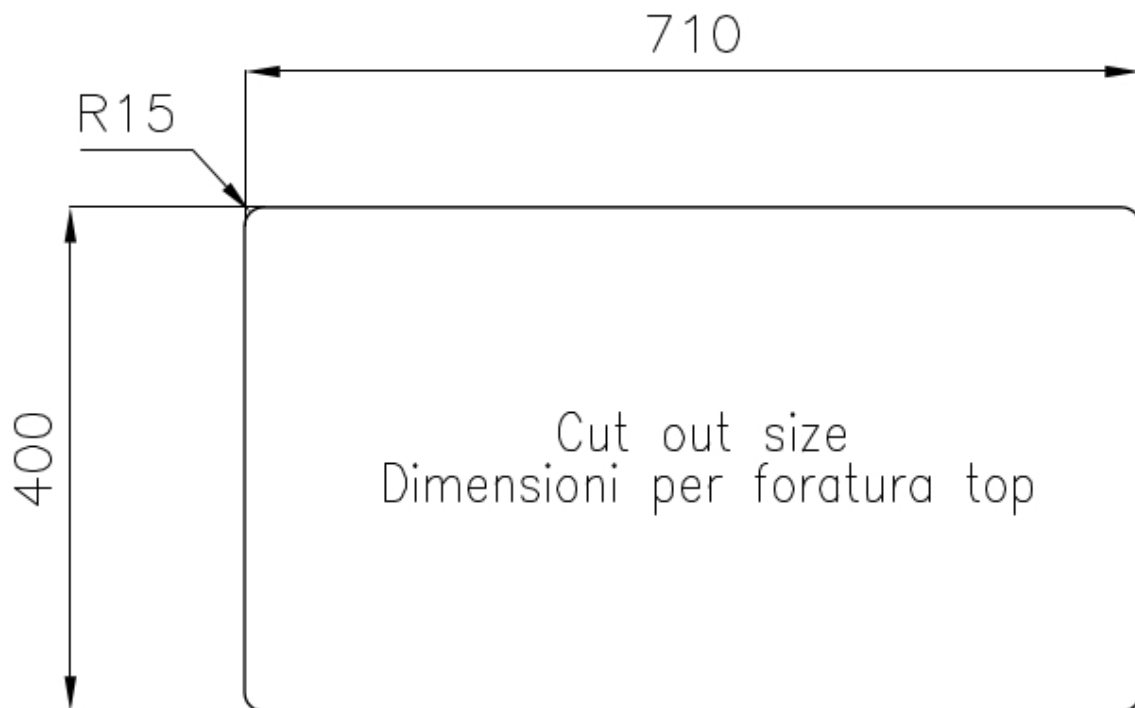

OPTIONAL ACCESSORIES