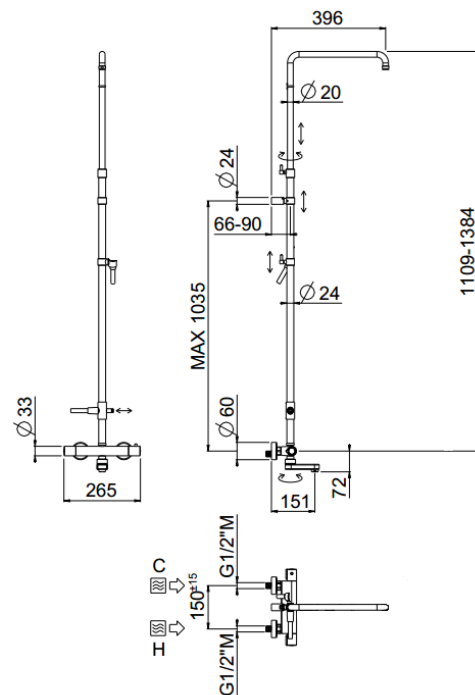

## TECHNICAL INFORMATION

Bridge telescopic shower column including exposed thermostatic mixer with brass handles, diverter and swinging spout, turning bar with adjustable mounting. Without shower and hand shower. Smooth double anti-torsion PVC flexible hose, cm 150. CHROME

## PICTURE

## TECHNICAL DRAWING