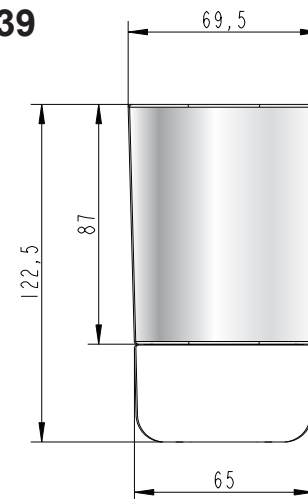

SOFTMOOD

A 9139 .. / A 9141 ..

0811 / H 965 797 - 1
(+ A 865 612)
Made by JADO in E.U.

A 9139