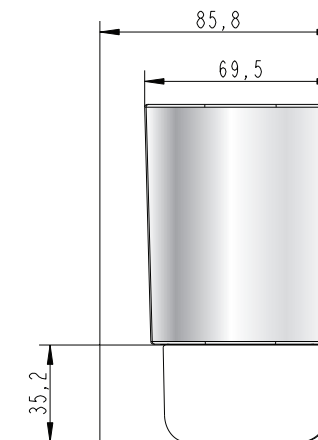

SOFTMOOD

A 9139 .. / A 9141 ..

0811 / H 965 797 - 1
(+ A 865 612)
Made by JADO in E.U.

A 9139