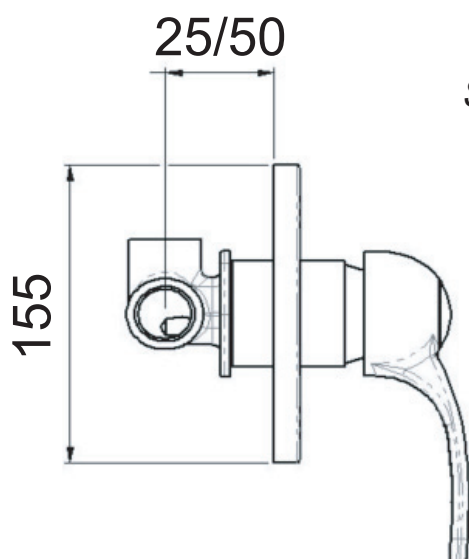

ART. COD. **V602**

Ø 155

USCITA DOCCIA
SHOWER OUTLET
G1/2

ENTRATA
ACQUA FREDDA
COLD WATER
INLET
G1/2

ENTRATA
ACQUA CALDA
HOT WATER
INLET
G1/2

MATERIALI / MATERIALS

OTTONE CROMATO / CHROME PLATED BRASS

CROMATURA / CHROME PLATING