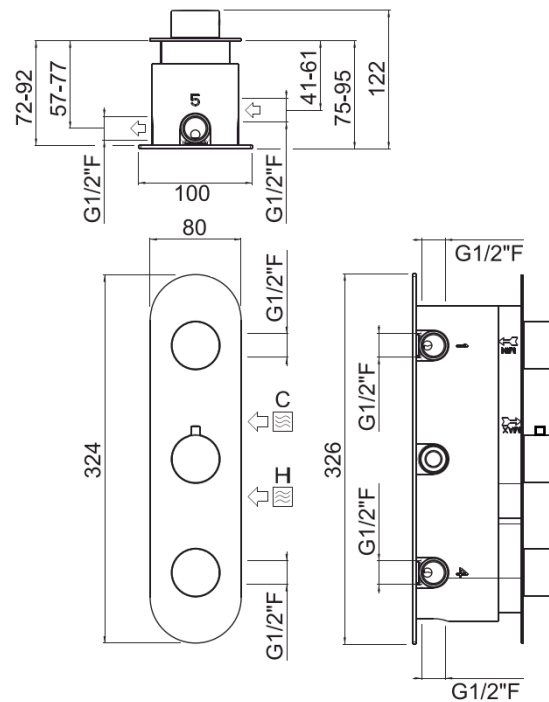

ilTondo

ilTondo 5way thermostatic
21258-CR

TECHNICAL INFORMATION

5 ways concealed vertical thermostatic mixer. Square plate and round handles. CHROME

Flow rate:

horizontal 2-3way thermostatic

PICTURE

SPARE PARTS

ORIC047
2 vie / ways

ORIC048
3 vie / ways

ORIC046
T°

FEATURES

safe built-in

TECHNICAL DRAWING

FINISHINGS