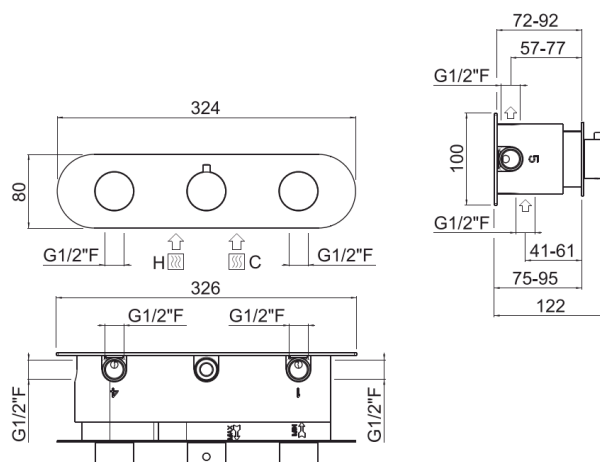

ilTondo

ilTondo 6way thermostatic
21268/AO-CR

TECHNICAL INFORMATION

6 ways concealed horizontal thermostatic mixer. Round plate and handles. CHROME

Flow rate:

horizontal 2-3way thermostatic

PICTURE

SPARE PARTS

ORIC048
3 vie / ways

ORIC046
T°

FEATURES

safe built-in

TECHNICAL DRAWING

FINISHINGS