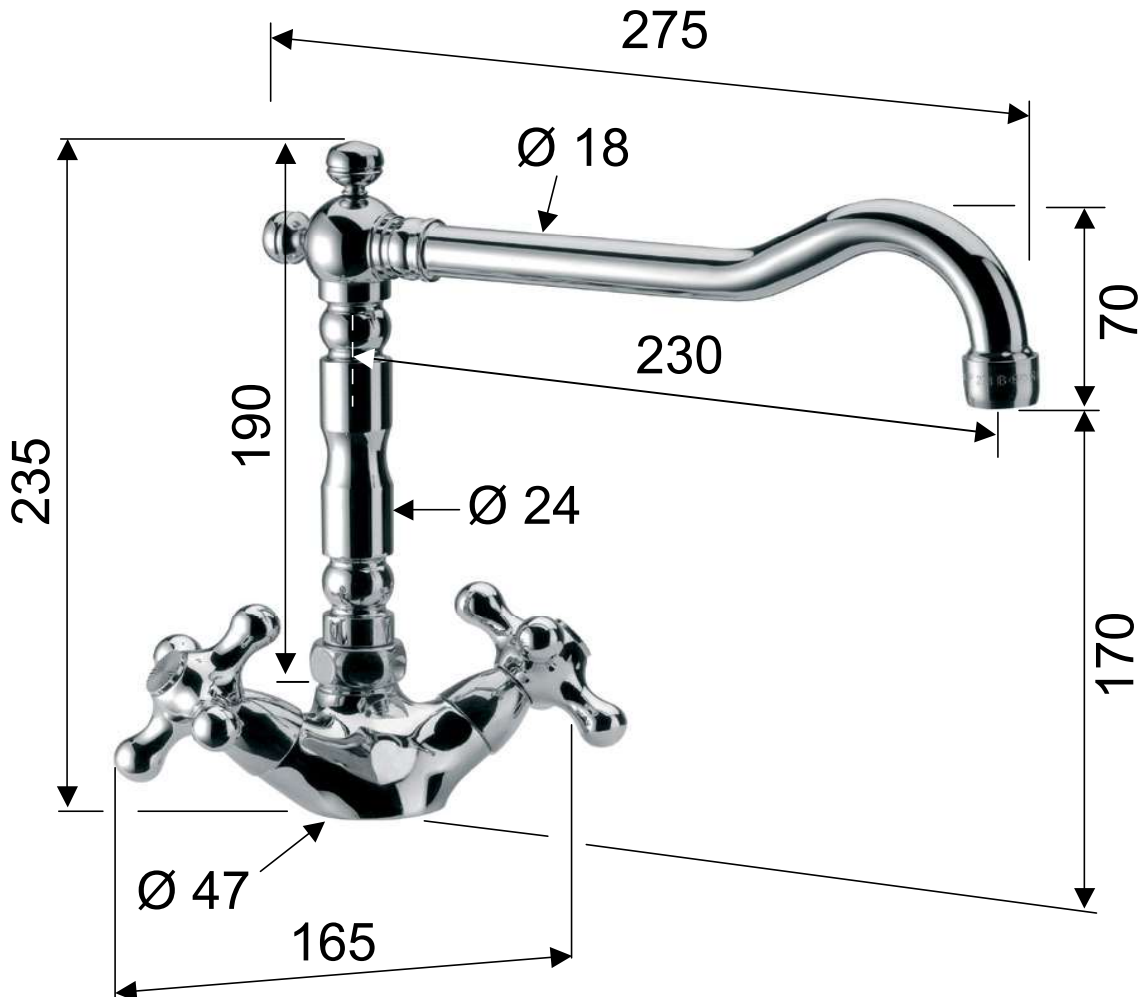

**DANIEL**

SCHEDA TECNICA TECHNICAL FEATURES

ART. COD.

**V7114**

**MATERIALI / MATERIALS**

OTTONE CROMATO / CHROME PLATED BRASS

**CROMATURA / CHROME PLATING**

UNI EN 248