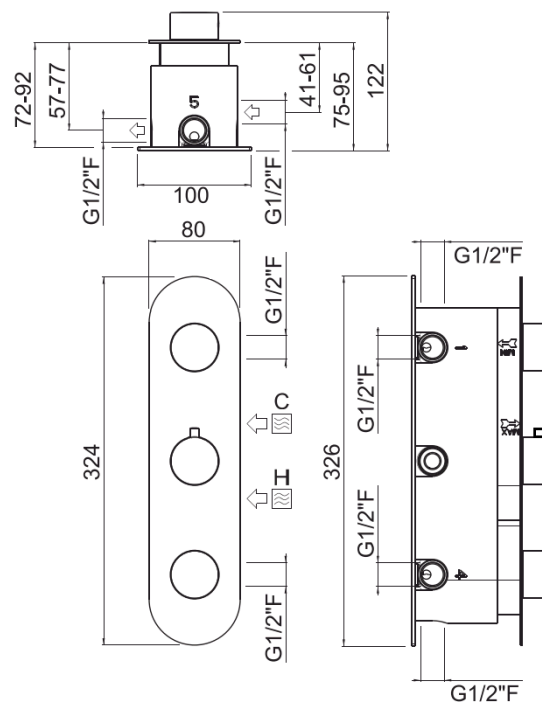

ilTondo

ilTondo 6way thermostatic
21268-CR

TECHNICAL INFORMATION

6 ways concealed vertical thermostatic mixer. Square plate and round handles. CHROME

Flow rate:

horizontal 2-3way thermostatic

PICTURE

SPARE PARTS

ORIC048
3 vie / ways

ORIC046
T°

FEATURES

safe built-in

TECHNICAL DRAWING

FINISHINGS