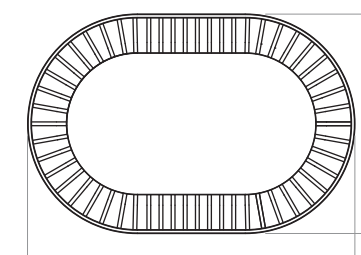

COLLI

2

DIMENSIONS

H: 30,3 cm / 12"

W: 60,7 cm / 23,9"

D: 40,7 cm / 16"

PRODUCTION PROCESS

CNC cut and bended steel welded together, painted with textured powder coating. 2 mm real leather glued to the bottom of the basket.

Brown Box

PACKAGING MEASUREMENTS (H x W x D)

32,5 cm x 61,7 cm x 41,7 cm / 12,8" x 24,3" x 16,4"

MATERIALS & MAINTENANCE

Please visit [menuspace.com](https://www.menuspace.com) for materials and care and maintenance instructions.

W: 60,7 cm / 23,9"

D: 40,7 cm / 16"

W: 46,5 cm / 18,3"

D: 26,5 cm / 10,4"

H: 30,3 cm / 12"