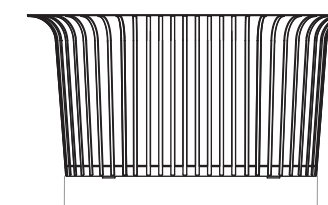

COLLI

2

DIMENSIONS

H: 30,3 cm / 12"

W: 60,7 cm / 23,9"

D: 40,7 cm / 16"

PRODUCTION PROCESS

CNC cut and bended steel welded together, painted with textured powder coating. 2 mm real leather glued to the bottom of the basket.

Brown Box

PACKAGING MEASUREMENTS (H x W x D)

32,5 cm x 61,7 cm x 41,7 cm / 12,8" x 24,3" x 16,4"

MATERIALS & MAINTENANCE

Please visit [menuspace.com](https://www.menuspace.com) for materials and care and maintenance instructions.

W: 60,7 cm / 23,9"

D: 40,7 cm / 16"

W: 46,5 cm / 18,3"

D: 26,5 cm / 10,4"

H: 30,3 cm / 12"