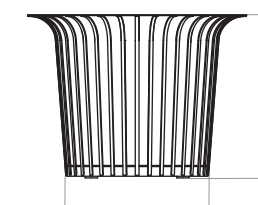

Brown Box

PACKAGING MEASUREMENTS (H x W x D)

32,5 cm x 61,7 cm x 41,7 cm / 12,8" x 24,3" x 16,4"

MATERIALS & MAINTENANCE

Please visit [menuspace.com](https://www.menuspace.com) for materials and care and maintenance instructions.

W: 60,7 cm / 23,9"

D: 40,7 cm / 16"

W: 46,5 cm / 18,3"

D: 26,5 cm / 10,4"

H: 30,3 cm / 12"