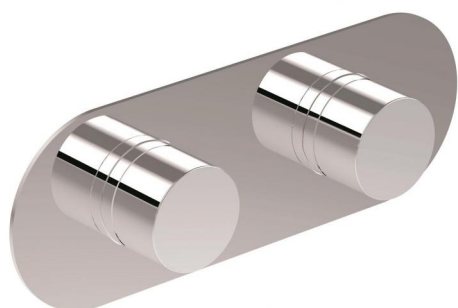

ilTondo

ilTondo 3way mixer
21338/AO-CR

TECHNICAL INFORMATION

3 ways concealed horizontal progressive mixer. Round plate and handles. CHROME

FEATURES

safe built-in

PICTURE

TECHNICAL DRAWING

SPARE PARTS

ORIC050
3 vie / ways

ORIC053
T°

FINISHINGS