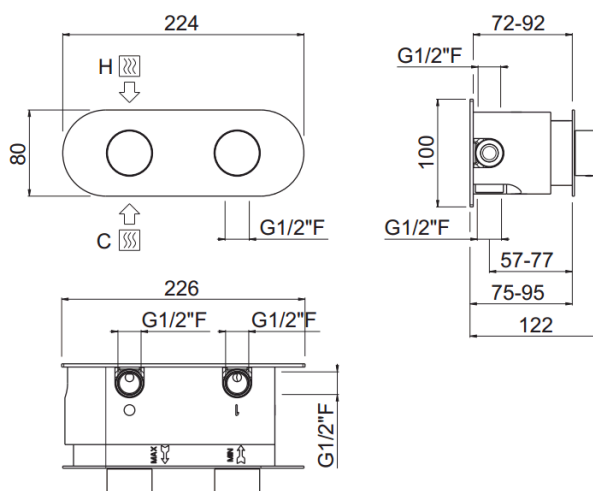

ilTondo

ilTondo 3way mixer
21338/AO-CR

TECHNICAL INFORMATION

3 ways concealed horizontal progressive mixer. Round plate and handles. CHROME

FEATURES

safe built-in

PICTURE

TECHNICAL DRAWING

SPARE PARTS

ORIC050
3 vie / ways

ORIC053
T°

FINISHINGS