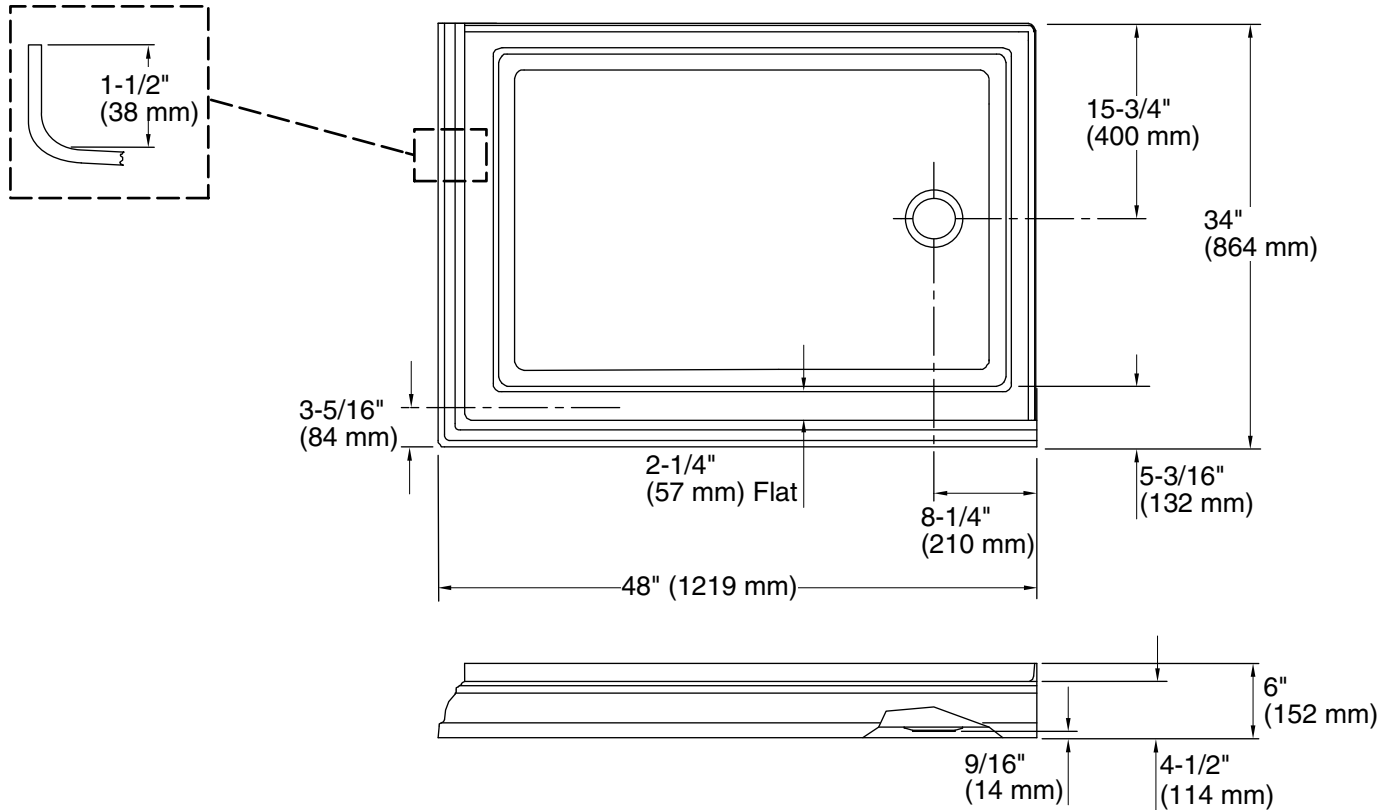

Technical Information

All product dimensions are nominal.

Installation:	Corner, Three-wall alcove
Drain location:	Right
Weight:	36 lbs (16.3 kg)
Minimum floor load:	20 lbs/ft² (97.6 kg/m²)

Notes

- Measure your actual product for rough-in details.
- Install this product according to the installation instructions.
- Shimming may be required to level the fixture.
- Shimming between stud frame and fixture may be required.
- Stud opening tolerance is + 1/4" (6 mm), - 0" (0 mm).