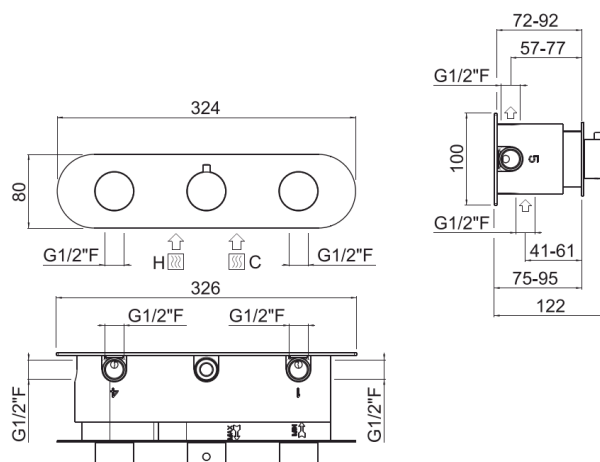

ilTondo

ilTondo 6way thermostatic
21268/O-CR

TECHNICAL INFORMATION

6 ways concealed horizontal thermostatic mixer. Square plate and round handles. CHROME

Flow rate:

horizontal 2-3way thermostatic

PICTURE

SPARE PARTS

ORIC048
3 vie / ways

ORIC046
T°

FEATURES

safe built-in

TECHNICAL DRAWING

FINISHINGS