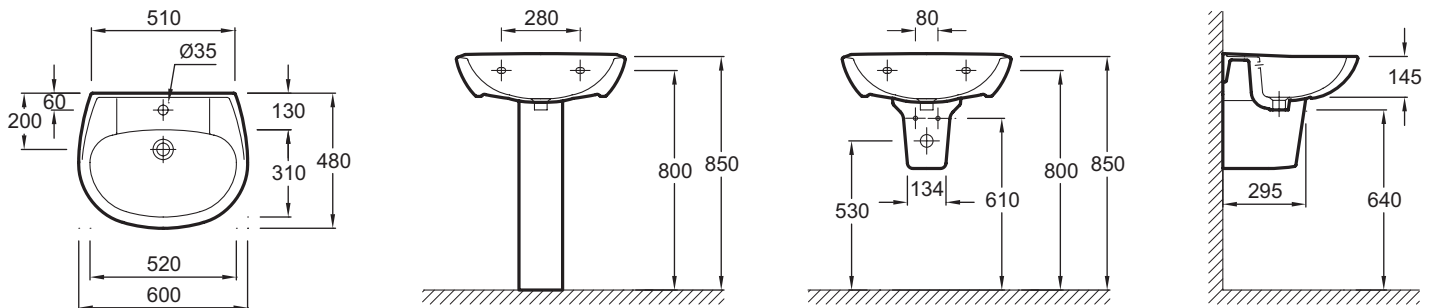

E1286

Collection: BRIVE

Finish*:

00 - White

Main features:

Features

- DIMENSIONS: 60 x 48 cm
- MATERIAL: Ceramic
- FAUCET DRILLING: 1 tap hole
- TAP DRILLING: 1 tap hole
- OVERFLOW: With overflow hole
- WEIGHT: 14.2 kg
- INSTALLATION TYPE: Self-supporting
- FIXINGS: 3 types of fixing: bolts, brackets or hooks
- INSTALLATION: STANDARD
- PRODUCT INCLUDED: (Tap not included)

- Pedestal, semi-pedestal

Technical drawing

Product Specification: Washbasin 60 cm. E1286. Collection: BRIVE. DIMENSIONS: 60 x 48 cm. WEIGHT: 14.2 kg. MATERIAL: Ceramic. INSTALLATION TYPE: Self-supporting. FAUCET DRILLING: 1 tap hole. FIXINGS: 3 types of fixing: bolts, brackets or hooks. TAP DRILLING: 1 tap hole. INSTALLATION: STANDARD. OVERFLOW: With overflow hole. PRODUCT INCLUDED: (Tap not included).