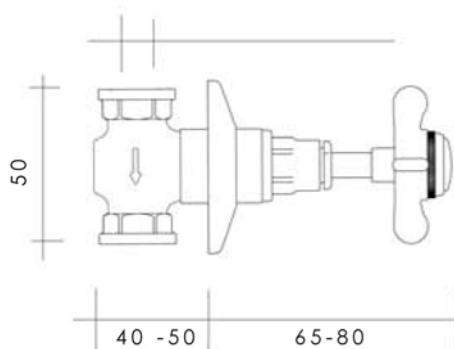

Diametro 70

1/2 BSP FEM

MAYFAIR Collection	
Code	Description
8070-C 8071-I/N/O/OR 8071-B/ND/R	Mayfair cut off tap wall mounted mixer 1/2 Chrome Incalux, Nickel, Dark Gold, Rose Gold Bronze, Dark Nickel, Copper
8070-3/4-C 8071-3/4-I/N/O/OR 8071-3/4-B/ND/R	Mayfair cut off wall mounted mixer 3/4 Chrome Incalux, Nickel, Dark Gold, Rose Gold Bronze, Dark Nickel, Copper