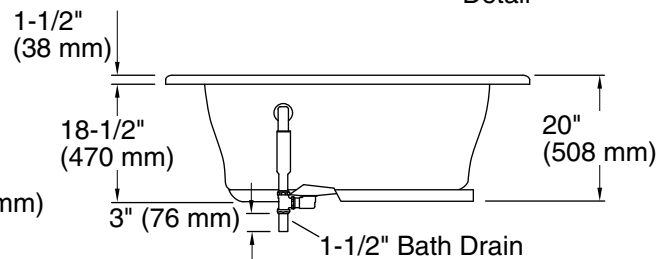

#### Available Colors/Finishes

*Color tiles intended for reference only.*

Color	Code	Description
	0	White
	96	Biscuit
	71	Seafoam Green

No change in measurements if connected with drain illustrated. (K-11677)

Drop-in Cut-out Detail

Drop-in Rim Detail

### Technical Information

All product dimensions are nominal.

Installation:	Drop-in, Corner
Drain location:	Center
Basin area, bottom:	44" x 36" (1118 mm x 914 mm)
Basin area, top:	56" x 43" (1422 mm x 1092 mm)
Weight:	51 lbs (23.1 kg)
Minimum floor load:	35 lbs/ft <sup>2</sup> (170.9 kg/m <sup>2</sup> )
Water depth:	15" (381 mm)
Water capacity:	76 gal (287.7 L)