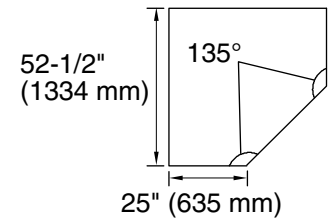

Drop-in Cut-out Detail