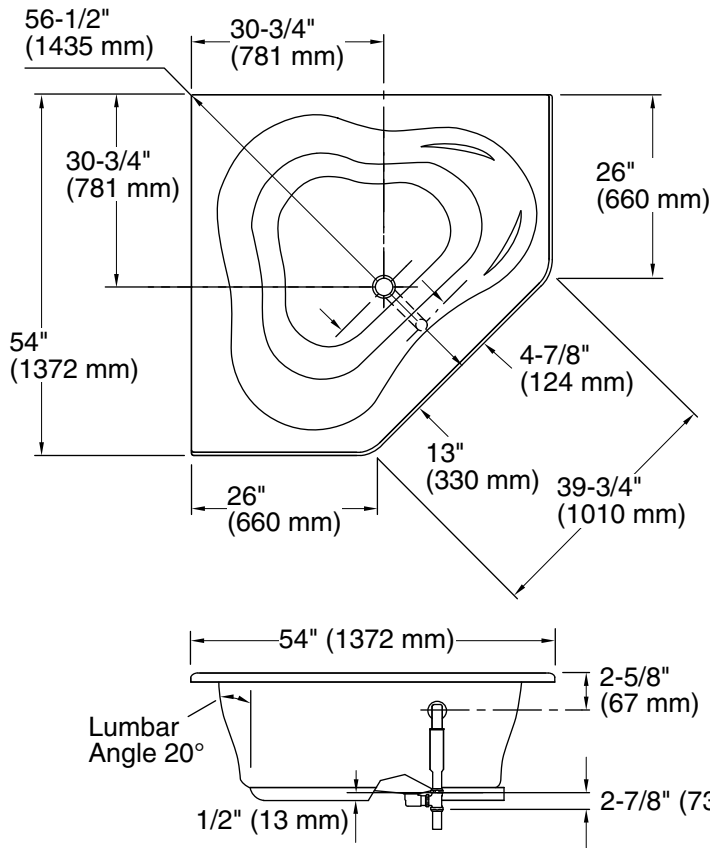

No change in measurements if connected with drain illustrated. (K-11677)