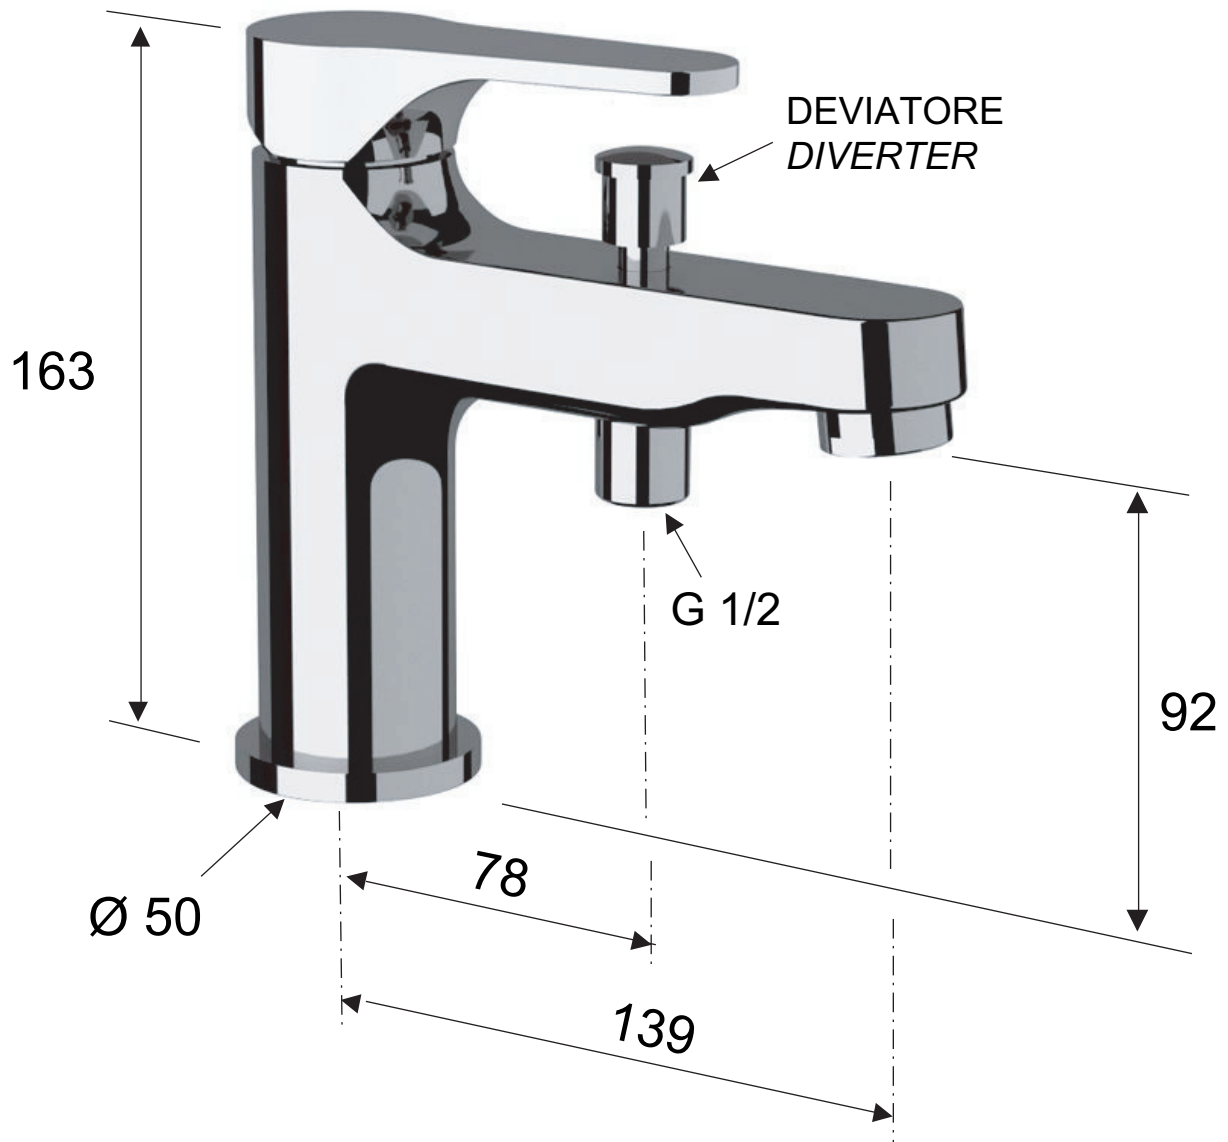

DANIEL

SCHEDA TECNICA TECHNICAL FEATURES

ART. COD.

OM606DH

MATERIALI / MATERIALS

OTTONE CROMATO / CHROME PLATED BRASS

CROMATURA / CHROME PLATING

UNI EN 248