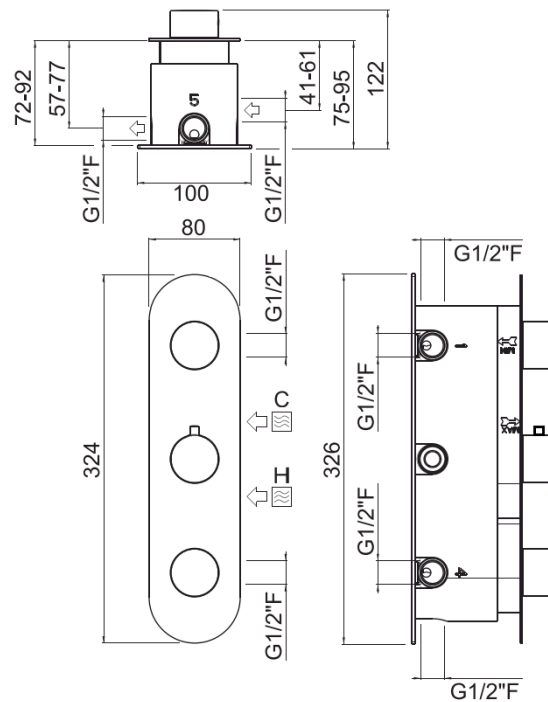

ilTondo

ilTondo 6way thermostatic
21268/A-CR

TECHNICAL INFORMATION

6 ways concealed vertical thermostatic mixer. Round plate and handles. CHROME

Flow rate:
horizontal 2-3way thermostatic

PICTURE

SPARE PARTS

ORIC048
3 vie / ways

ORIC046
T°

FEATURES

safe built-in

TECHNICAL DRAWING

FINISHINGS