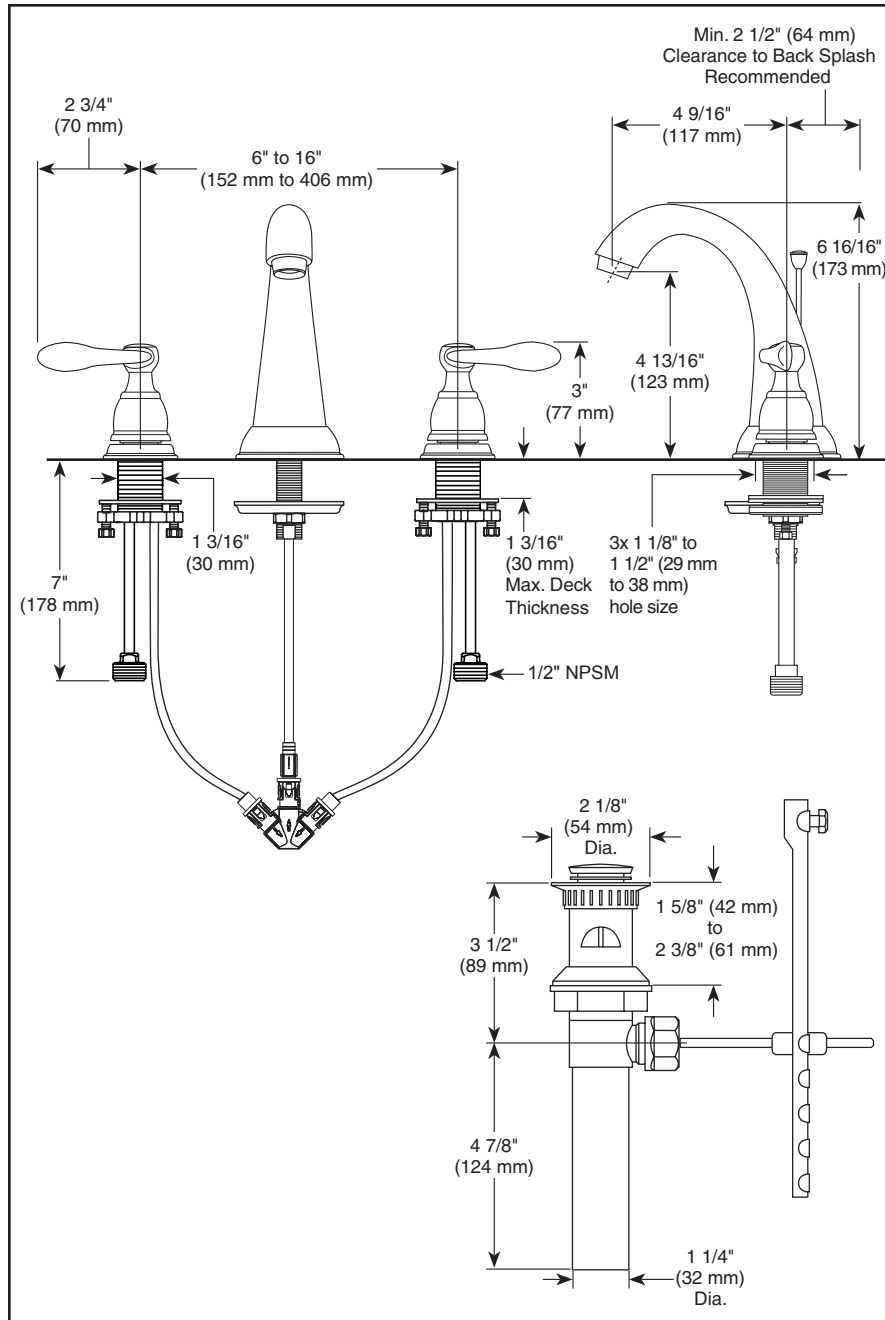

35996LF-▲-ECO

Submitted Model No.: _____

Specific Features: _____

▲ Designate proper finish suffix

see what Delta can do™

BATHROOM FAUCET

- Windemere® Collection
- Two Handle Widespread Deck Mount
- 3 Hole Sink Applications

STANDARD SPECIFICATIONS:

- Max. flow rate 1.2 gpm @ 60 psi, 4.5 L/min @ 414 kPa
- Hot and cold stems are interchangeable
- 1/4 turn handle stops
- Control mechanism is a rotating cylinder type with stainless steel plate and 90° rotation, with replaceable non-metallic seats
- Models have drain with pop-up type fitting with plated flange and stopper