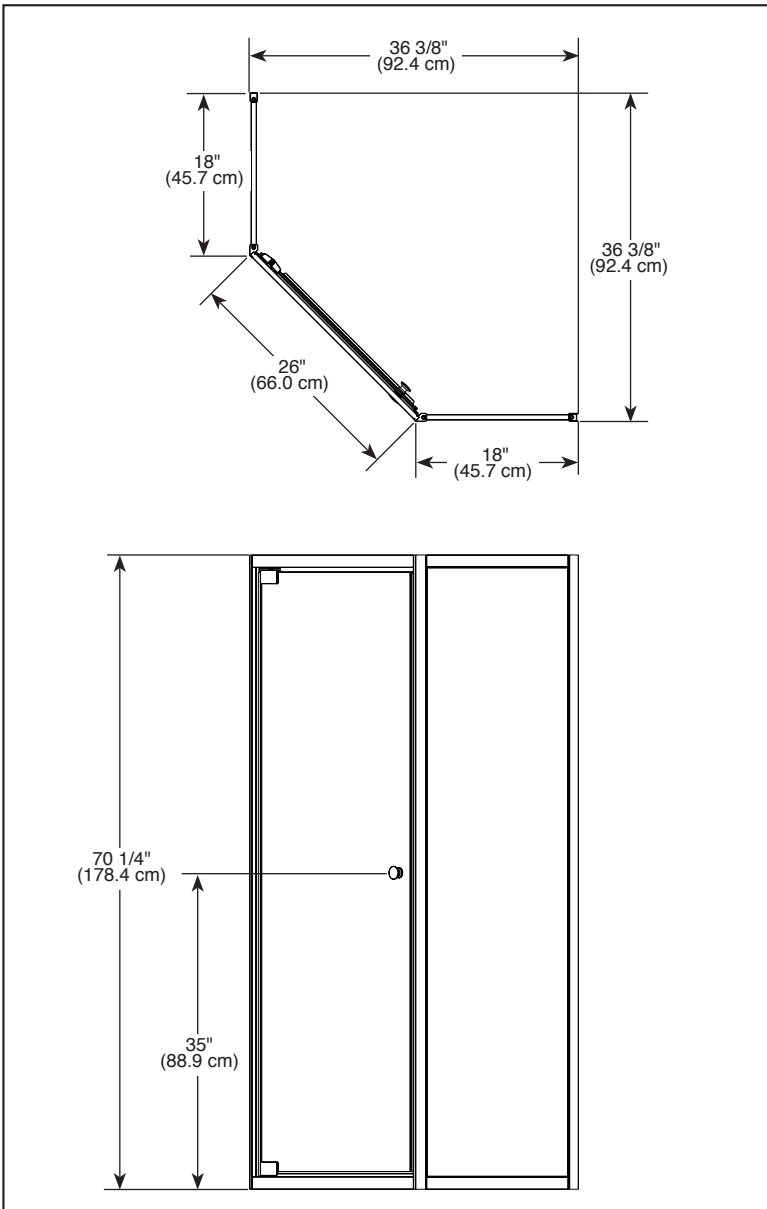

38" Neo-Angle Shower Enclosure

Submitted Model No.: _____

Specific Features: _____

MODEL B99912-3838-PC 38" NEO-ANGLE SHOWER ENCLOSURE

- Fits 38" Neo-Angle shower base
- Chrome finish hardware
- Clear tempered glass door and panels
- Do-It-Yourself installation instructions
- Can install with tile applications