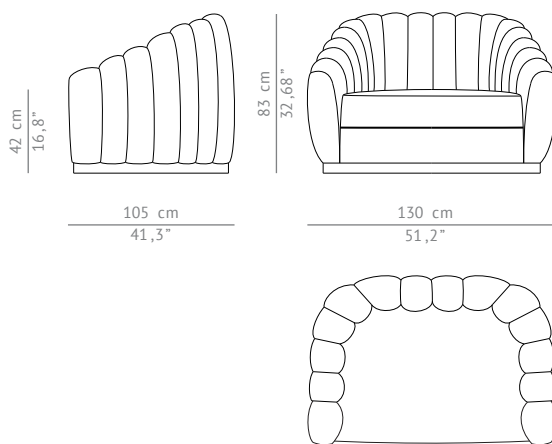

DIMENSIONS

WIDTH	130 cm 51,2"
DEPTH	105 cm 41,3"
HEIGHT	83 cm 32,7"
SEAT HEIGHT	42 cm 16,6"
SEAT DEPTH	68 cm 26,8"

MATERIALS

FABRIC	Cotton velvet
FABRIC REFERENCE	BB MOSS I - Colour 35
FABRIC NEEDED	8 mts 314,96" (Standard width 1,40mts 55")
LEGS	Fully upholstered

FABRIC / LEATHER REQUEST

COM	8 mts 314,96" (Standard width 1,40mts 55")
COL	123,2 sq ft

PACKAGING

DIMENSIONS	W 137 cm 53,93" D 112 cm 44,19" H 87 cm 34,25"
VOLUME	1,33 m ³ 46,96 ft ³
WEIGHT	42kg 92,59 lbs

LEAD TIME

Production time is between 6 to 8 weeks for BRABBU collections.
Delivery time is not included.

All of our furniture can be made to measure and it is available in different finishes.
Please note that the colours and materials shown are for reference only and small variations may occur.